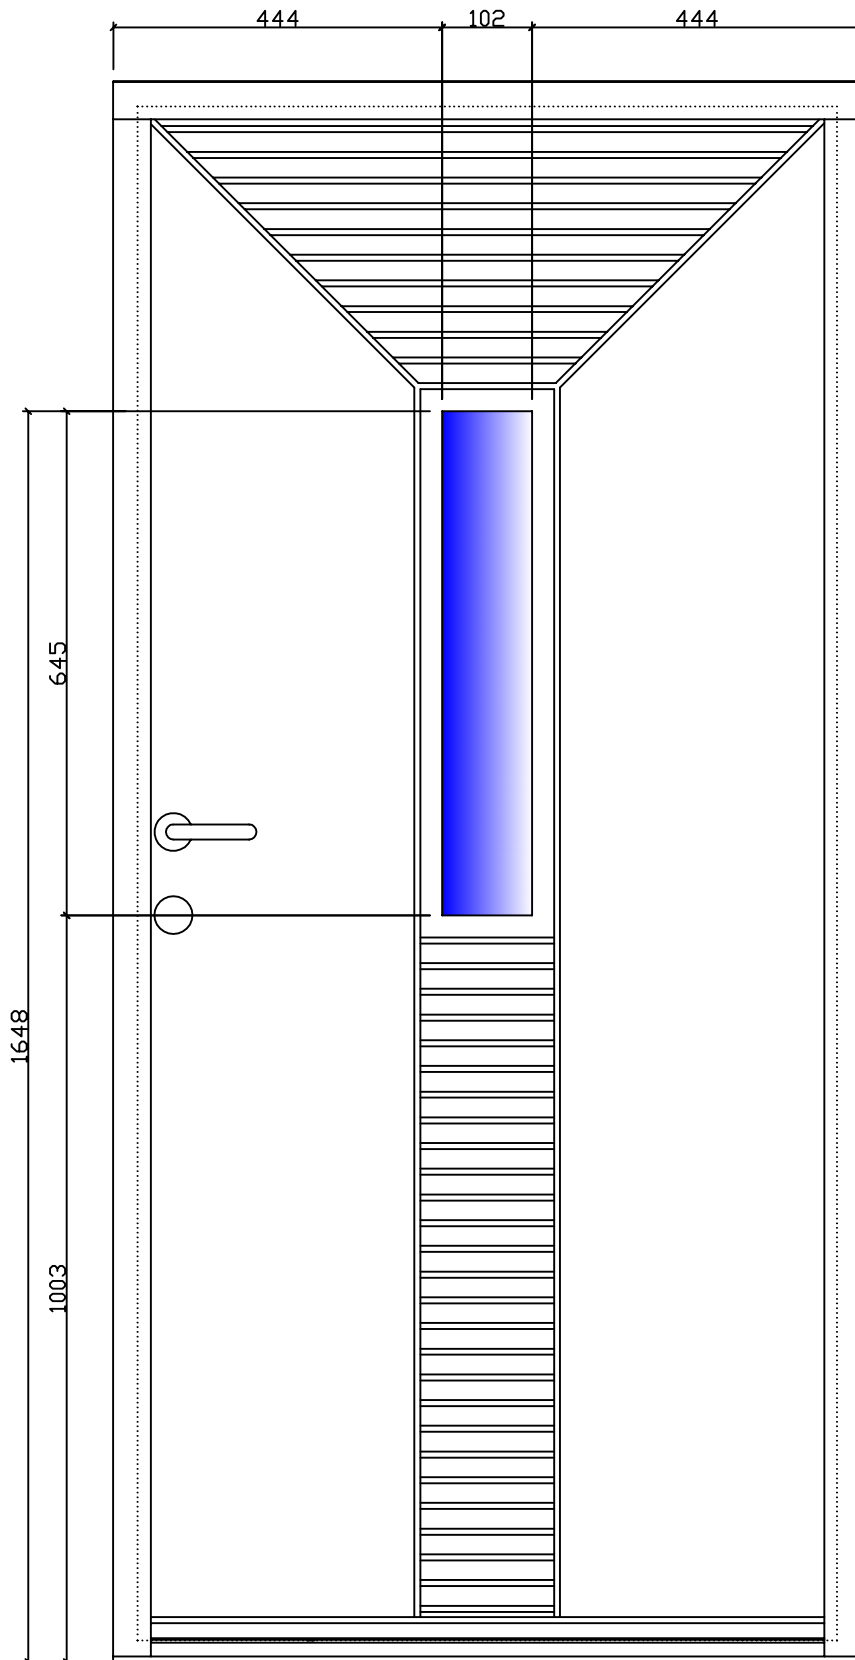

GILJE DOOR – M: 99x209

INSIDE

DRAWING

EUGENIA B30

GLAZING

BELGISK RÅGLASS

SURFACE

PAINTED

DIM.

9/10x20/21

SCALE

1:10

DRAWING NO.

ND-JAN-132

APPROVED BY:

K.S./S.E.K.