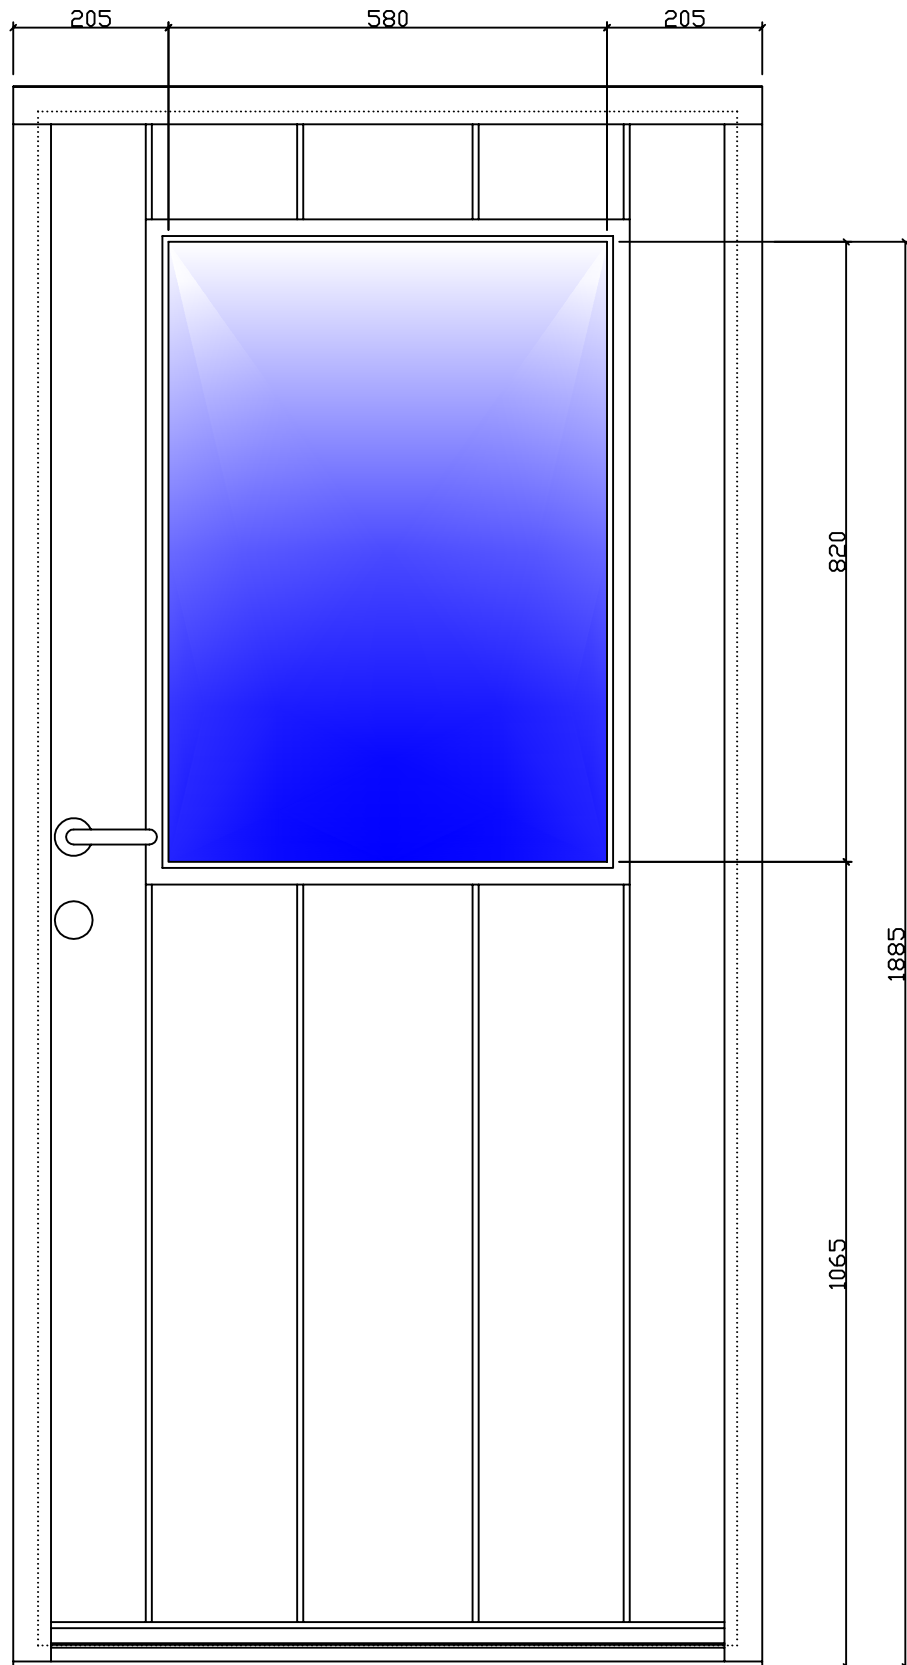

GILJE DOOR – M: 99x209

	DRAWING	SURFACE	DRAWING NO.	
	OPTION 4	PAINTED/TEAK	ND-JAN-130	
		DIM.	9/10x20/21	APPROVED BY:
GLAZING	SCALE	DESIGNED BY:	DATE	
-	1:10	LBS	21.03.2006	
			18.10.2001	