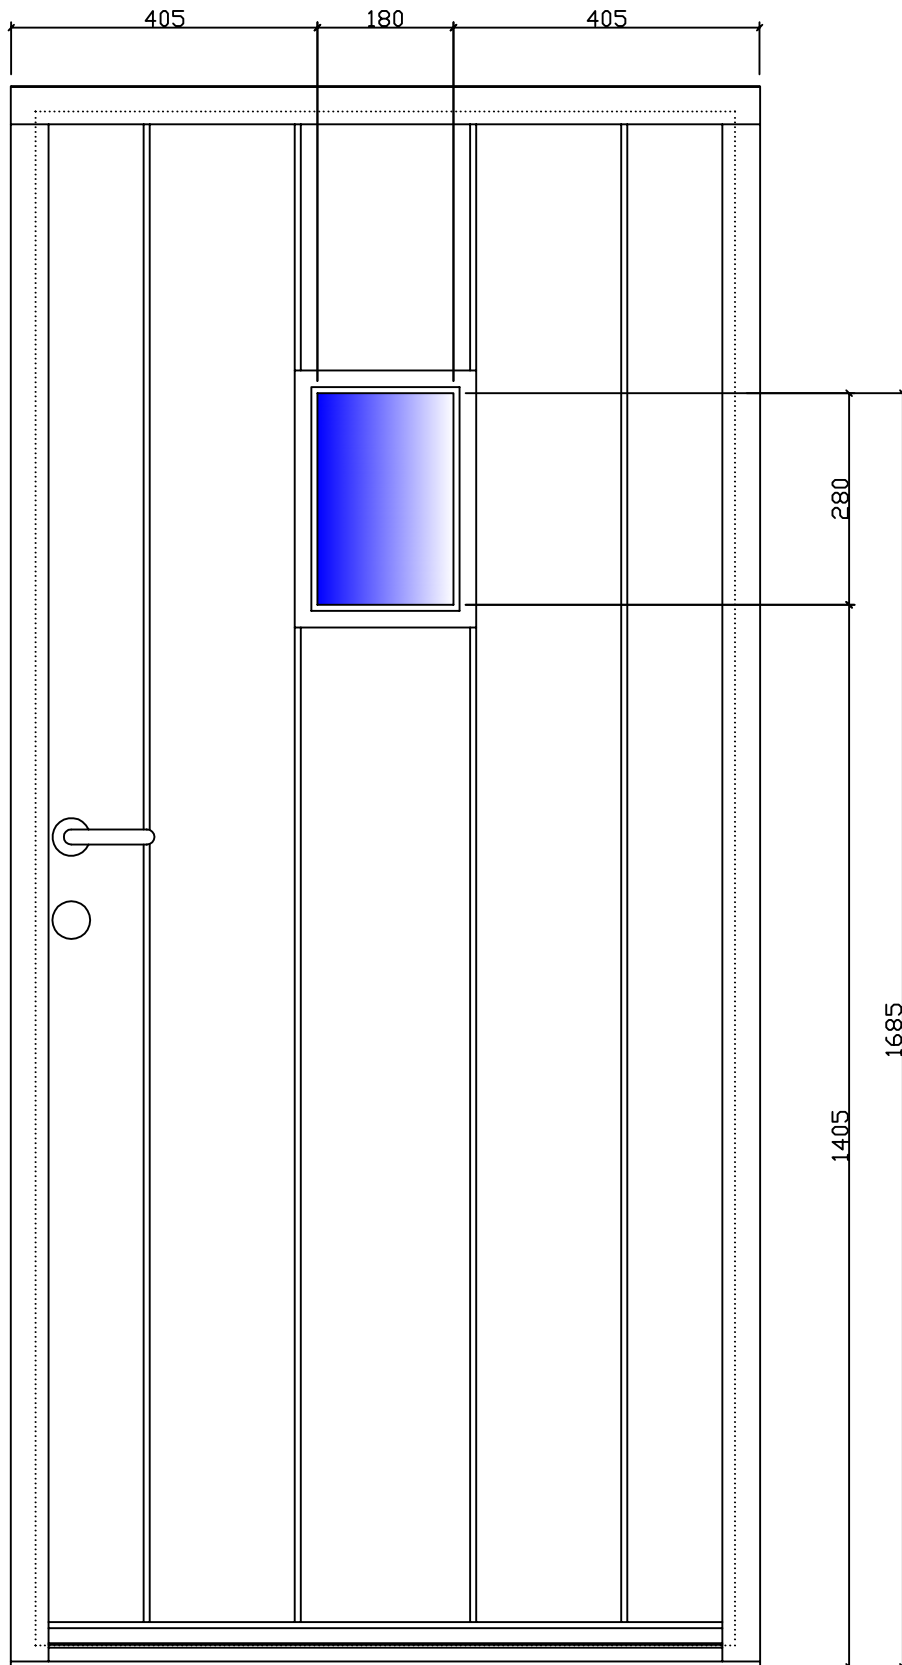

GILJE DOOR – M: 99x209

	DRAWING	SURFACE	DRAWING NO.	
	OPTION 3	PAINTED/TEAK	ND-JAN-129	
		DIM.	9/10x20/21	APPROVED BY:
GLAZING	SCALE	DESIGNED BY:	DATE	
-	1:10	LBS	21.03.2006	
			18.10.2001	