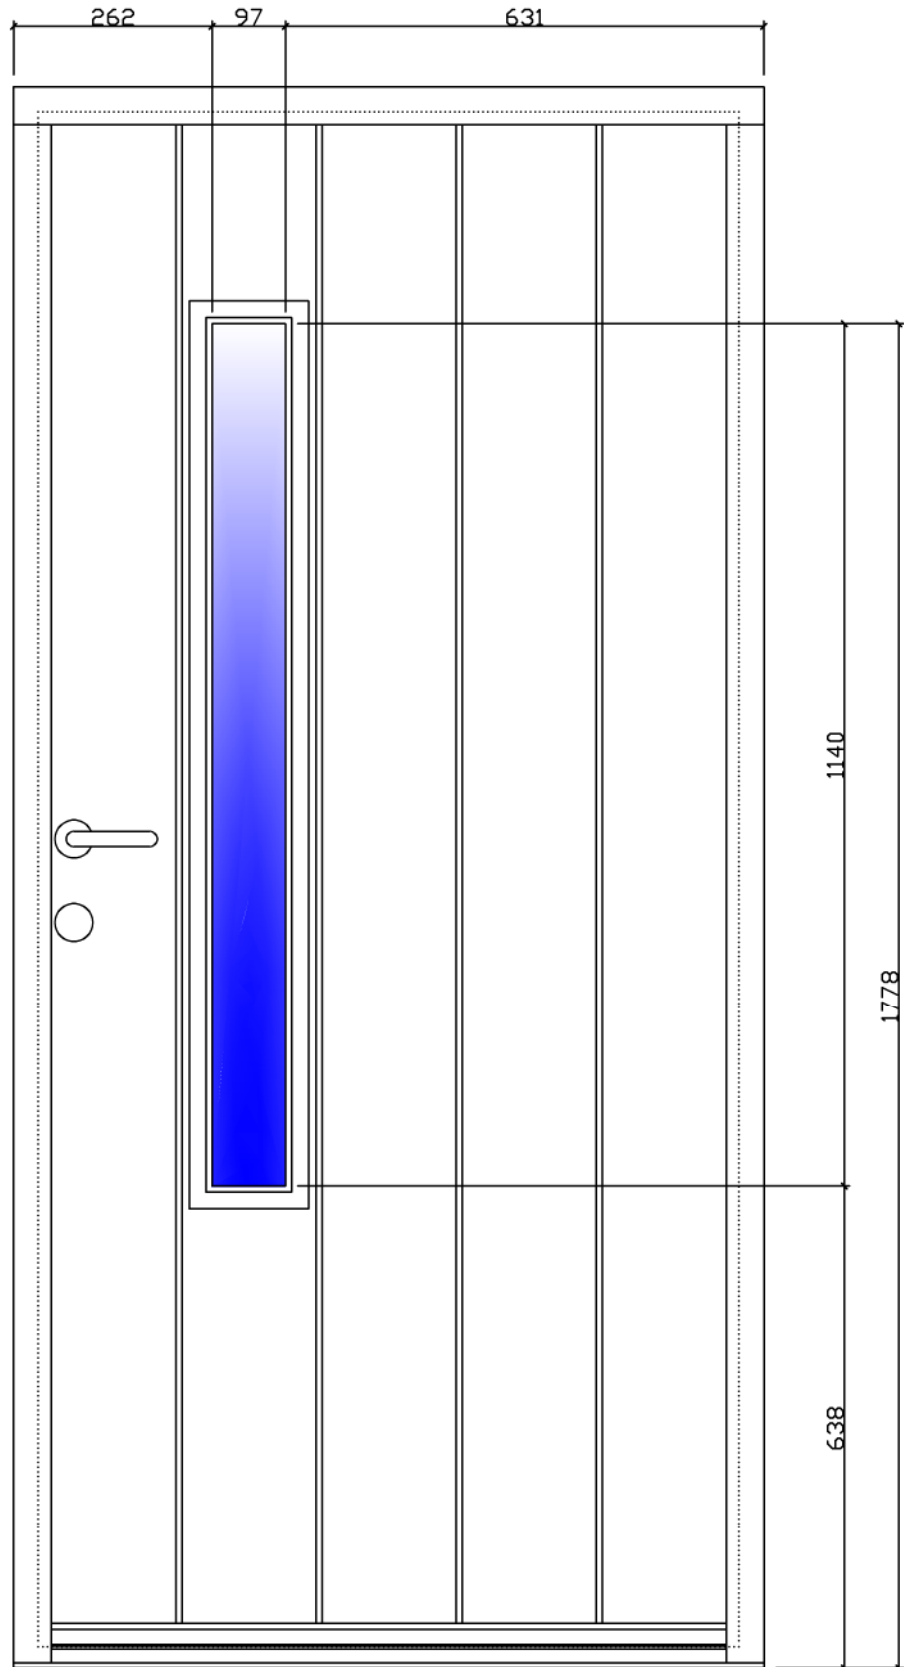

GILJE DOOR - M: 99x209

LYSMÅL

DRAWING

JANEX C

GLAZING

-

SURFACE

PAINTED/TEAK

DIM.

9/10x20/21

SCALE

1:10

DRAWING NO.

ND-JAN-125

APPROVED BY:

K.S./S.E.K.