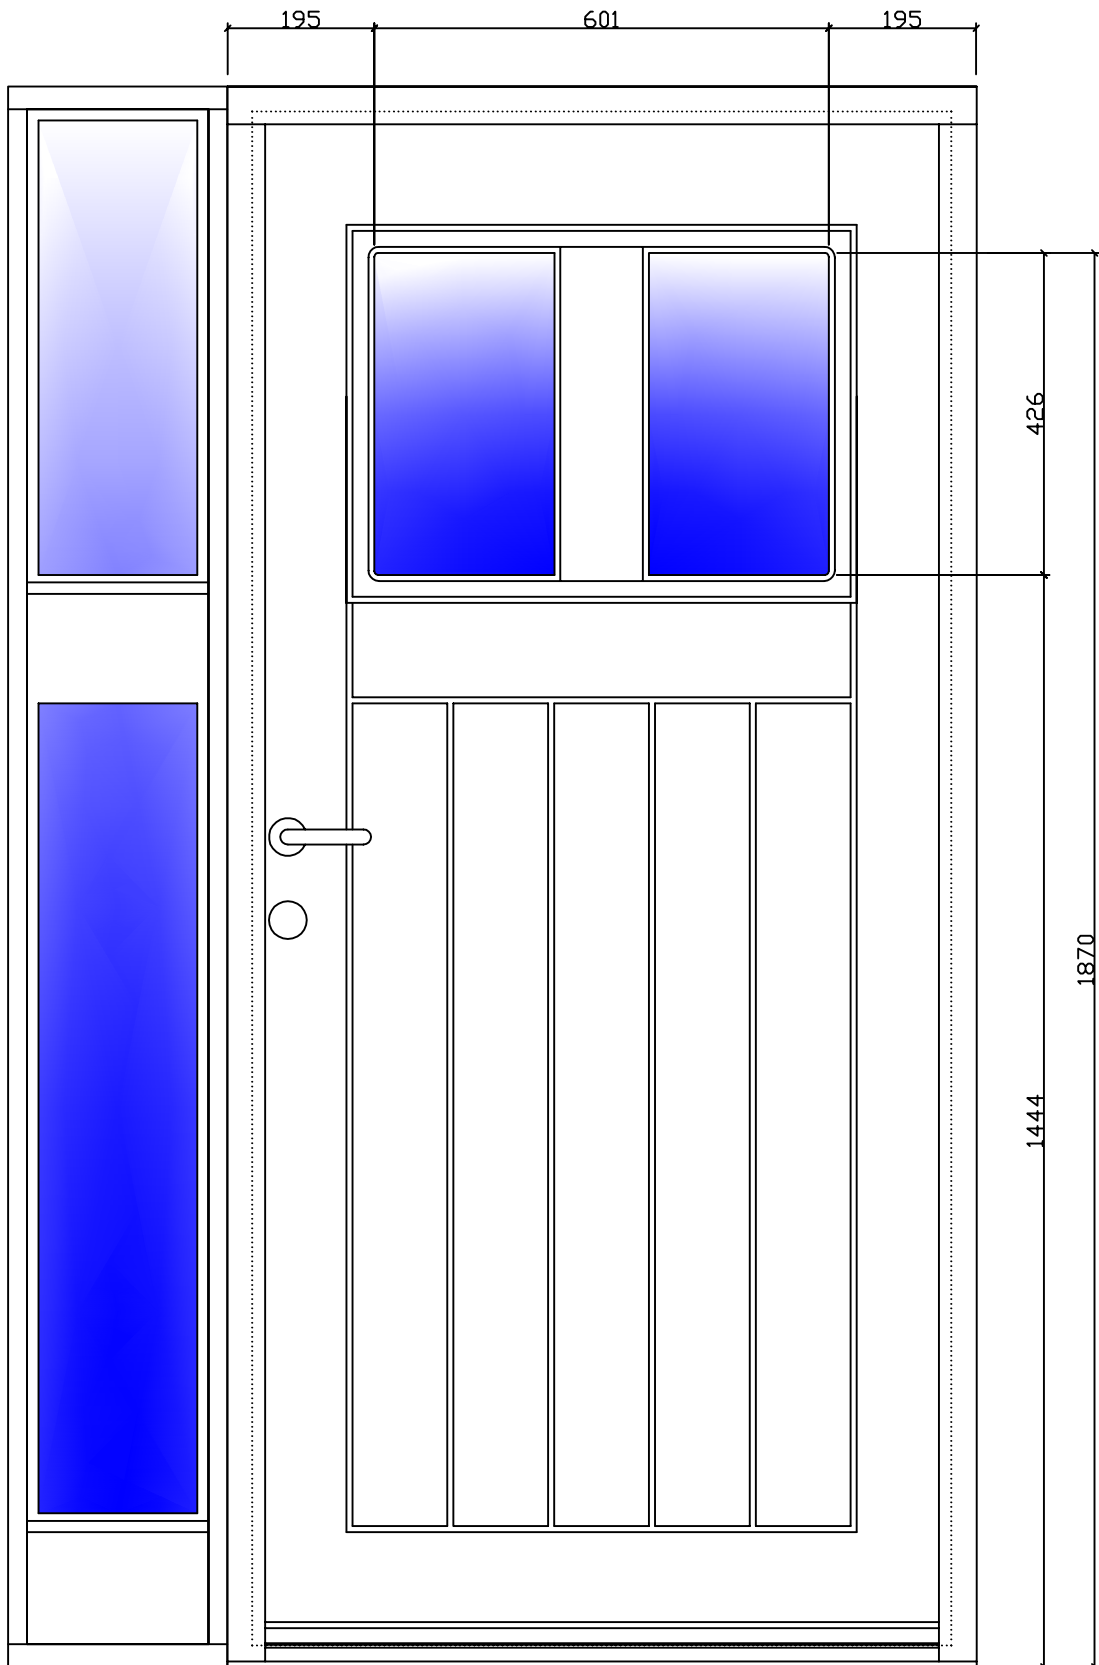

GILJE DOOR – M: 99x209

	DRAWING	SURFACE	DRAWING NO.	
	TYPE A	-	ND-JAN-119	
		GLAZING	DIM.	APPROVED BY:
-	3x20/21 9/10x20/21	K.S./S.E.K.	21.03.2006	
	SCALE	DESIGNED BY:	DATE	
	1:10	LBS	18.10.2001	