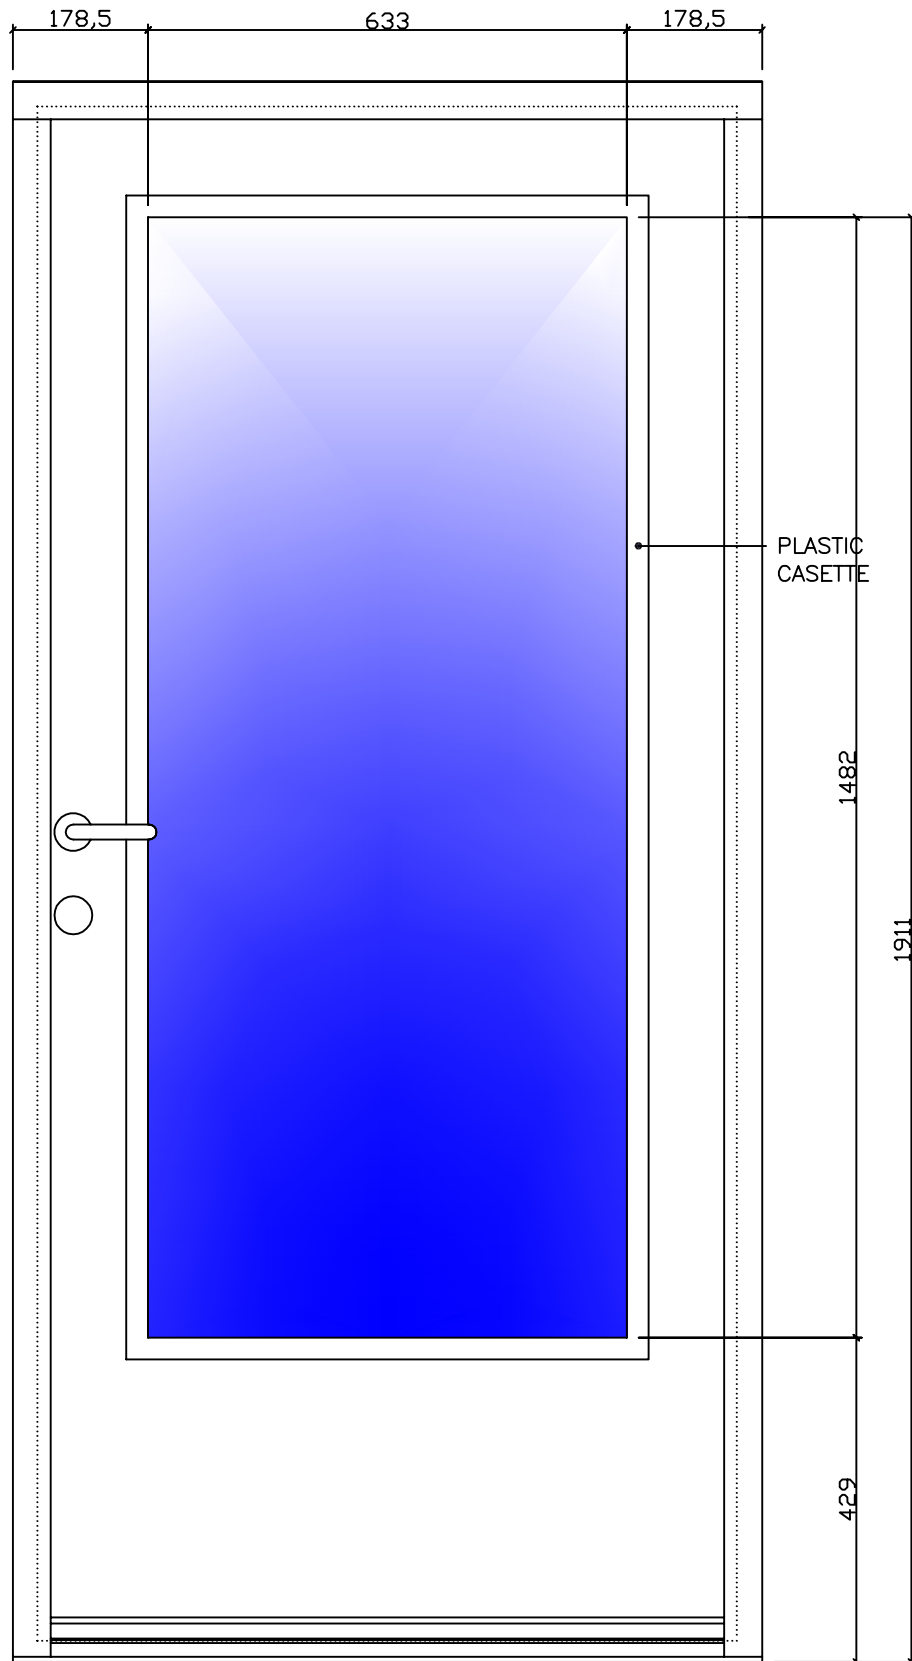

GILJE DOOR – M: 99x209

DRAWING 2639D 17-21-33-53	SURFACE PAINTED	DRAWING NO. ND-JAN-118	
	DIM. 9/10x20/21	APPROVED BY: K.S./S.E.K.	REVISION 21.03.2006
GLAZING -	SCALE 1:10	DESIGNED BY: LBS	DATE 18.10.2001