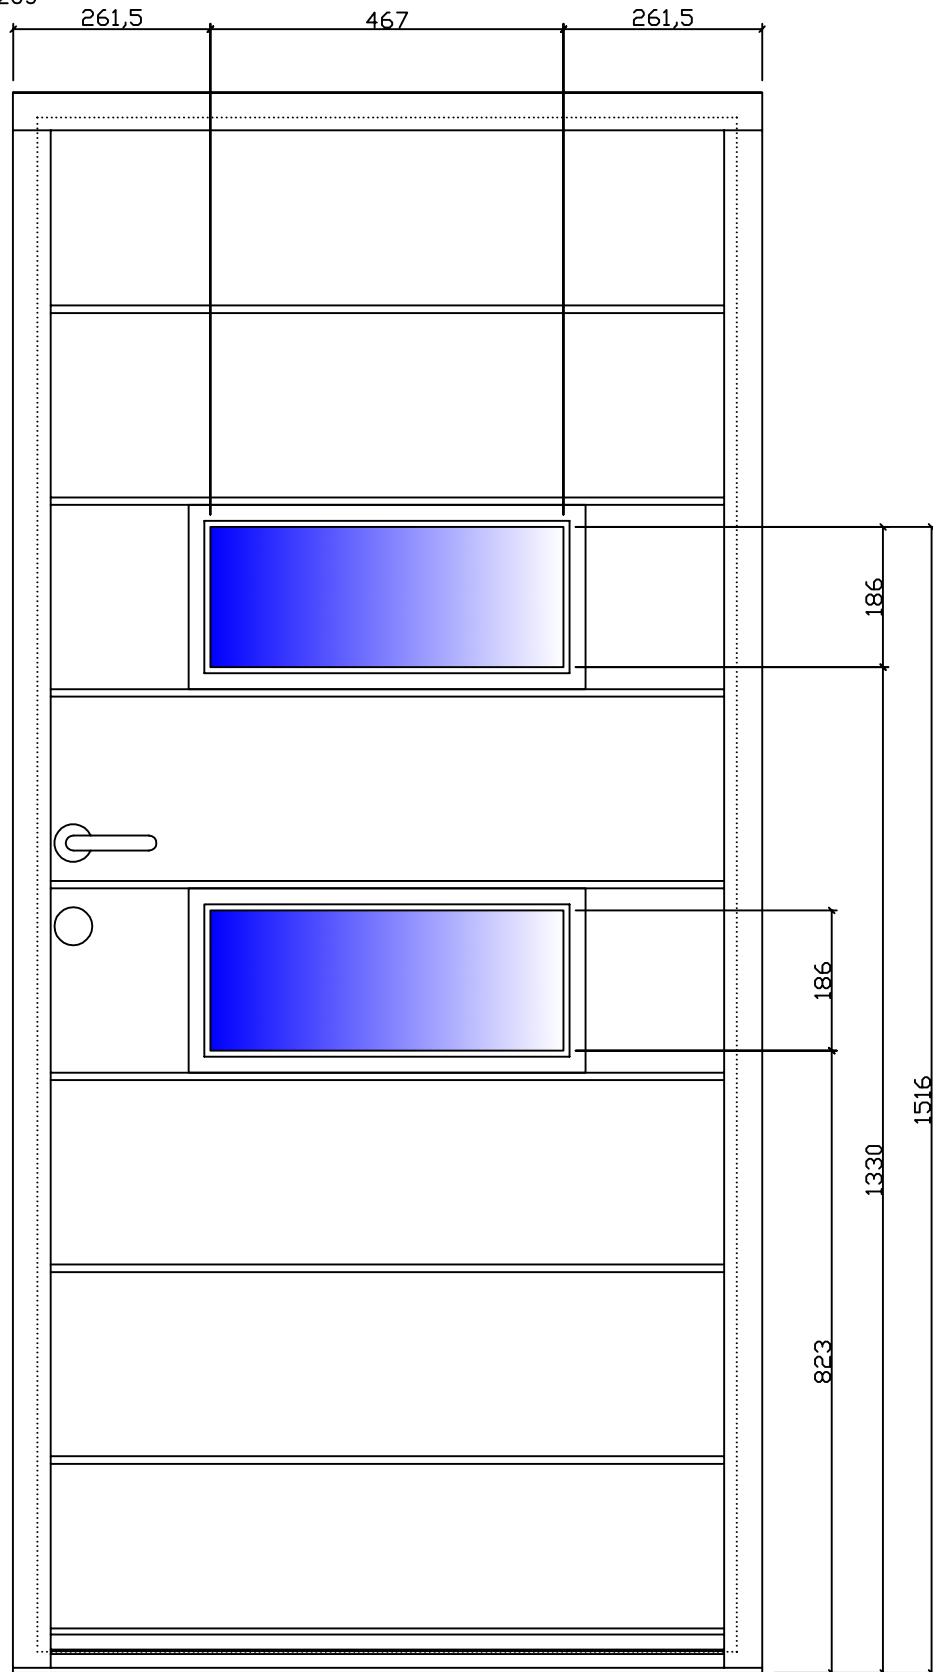

GILJE DOOR – M: 99x209

DRAWING	2639D 49-50	SURFACE	PAINTED	DRAWING NO.		ND-JAN-117	
	GLAZING	CLEAR	DIM.	9/10x20/21	APPROVED BY:	K.S./S.E.K.	
		SCALE	1:10	DESIGNED BY:	LBS	REVISION	21.03.2006
						DATE	18.10.2001