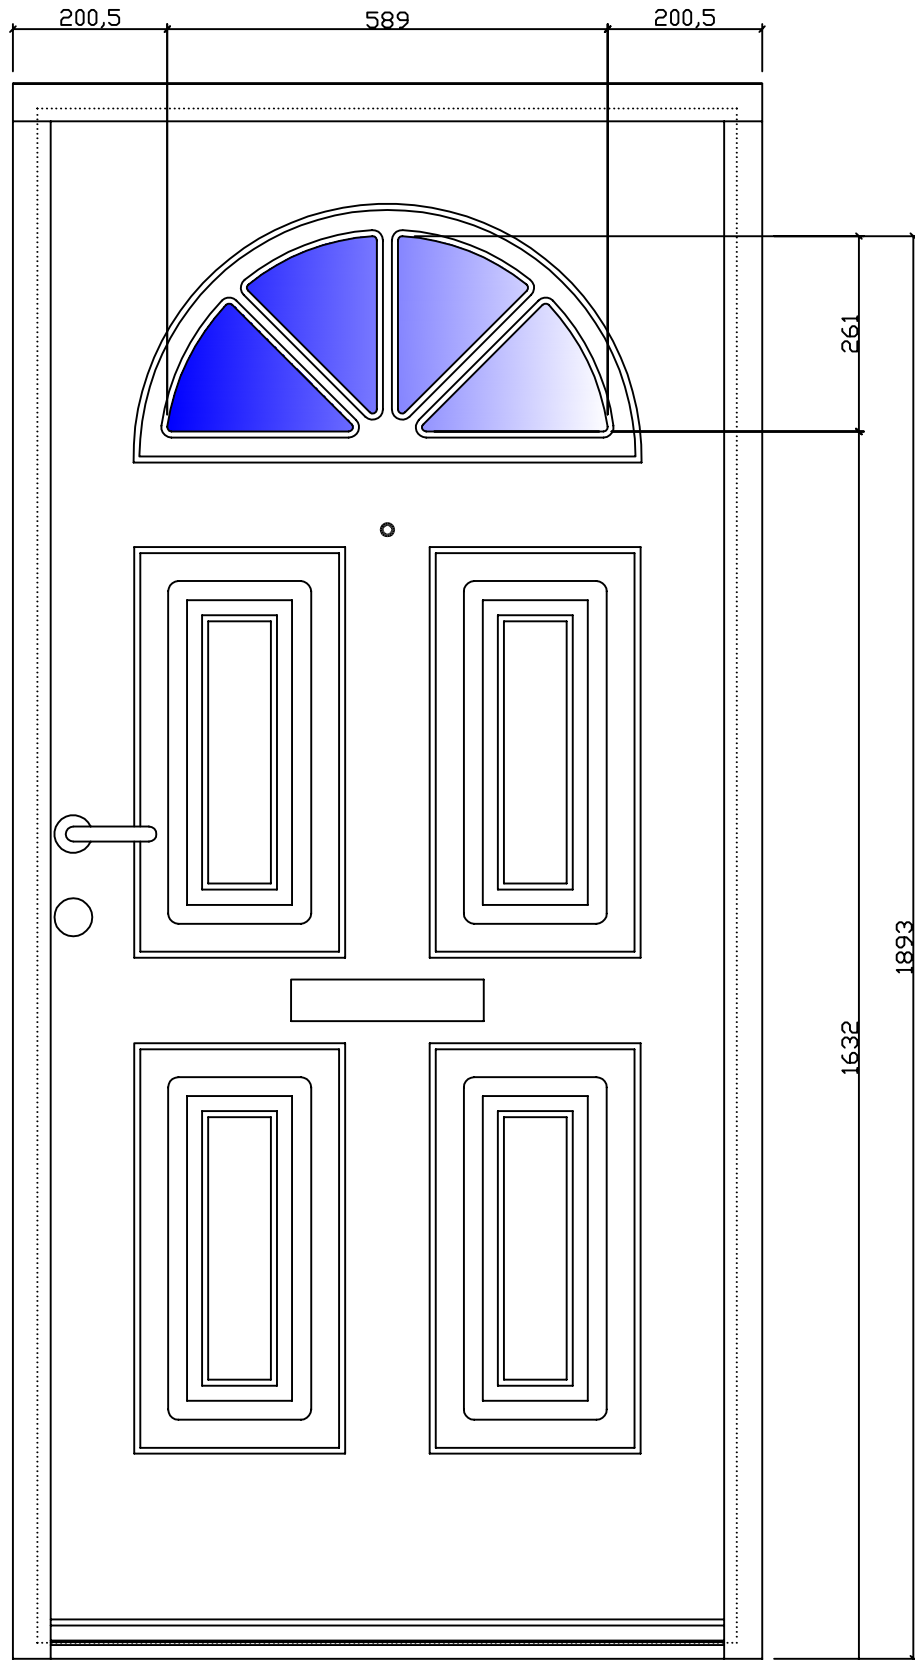

GILJE DOOR – M: 99x209

DRAWING	LADE S G140/340	SURFACE	PAINTED	DRAWING NO.		ND-JAN-114	
	GLAZING	BELGISK RÅGLASS	DIM.	9/10x20/21	APPROVED BY:	K.S./S.E.K.	
		SCALE	1:10	DESIGNED BY:	LBS	REVISION	21.03.2006
						DATE	18.10.2001