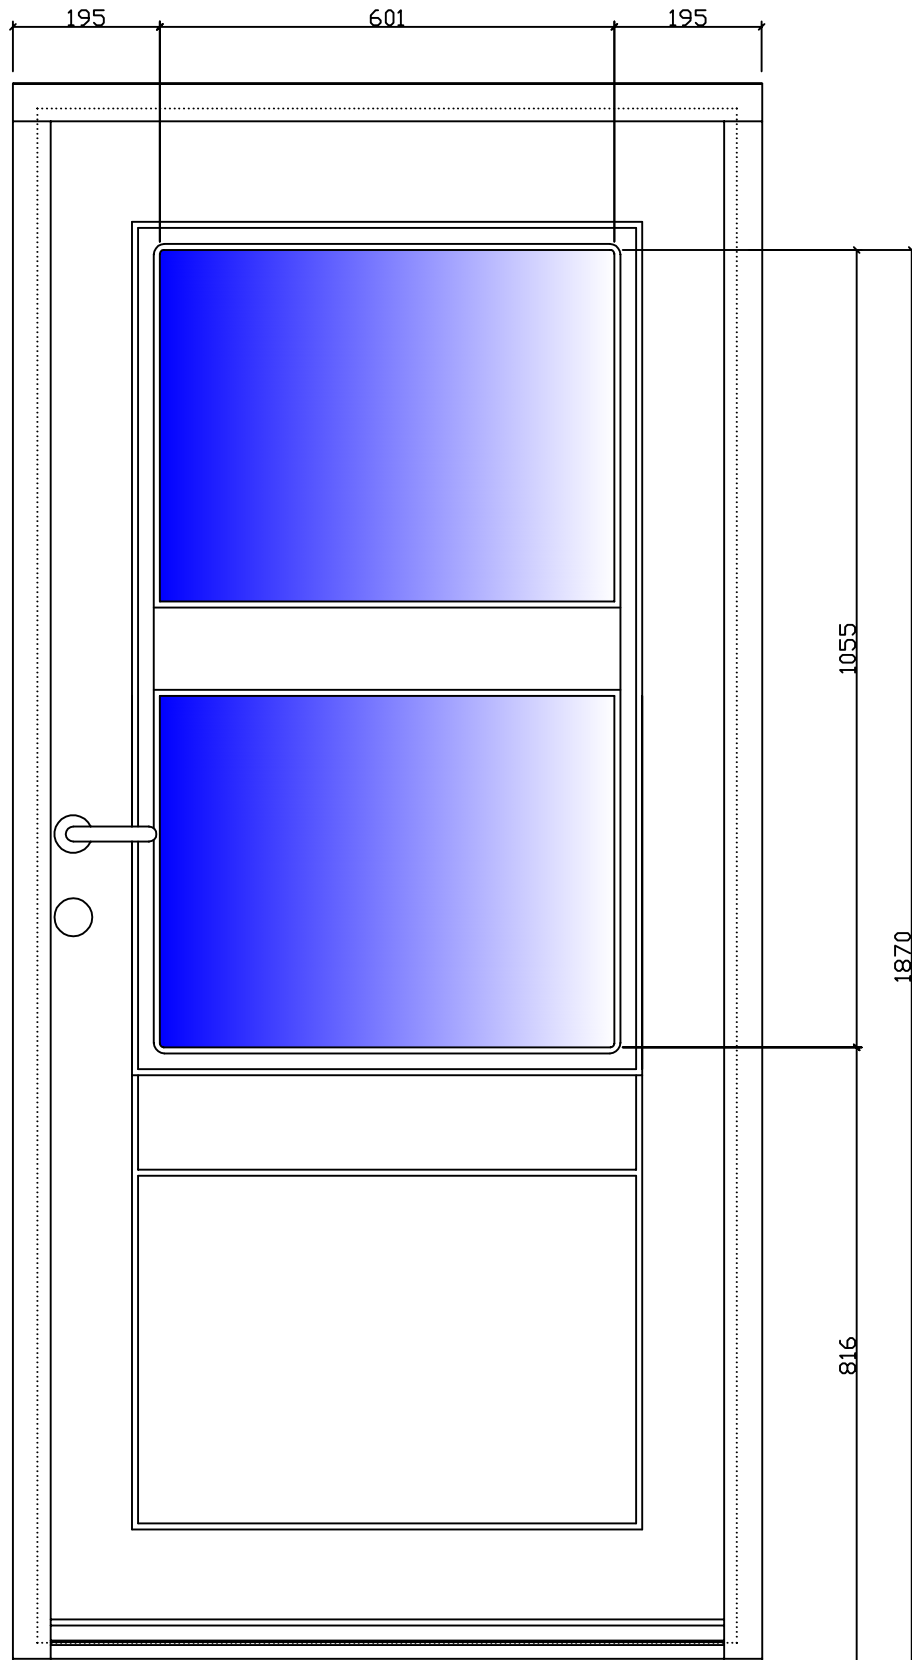

GILJE DOOR – M: 99x209

DRAWING	O.NR.2514-D	SURFACE	DRAWING NO.	
			ND-JAN-113	
GLAZING	-	DIM.	APPROVED BY:	REVISION
		9/10x20/21	K.S./S.E.K.	21.03.2006
		SCALE	DESIGNED BY:	DATE
		1:10	LBS	18.10.2001