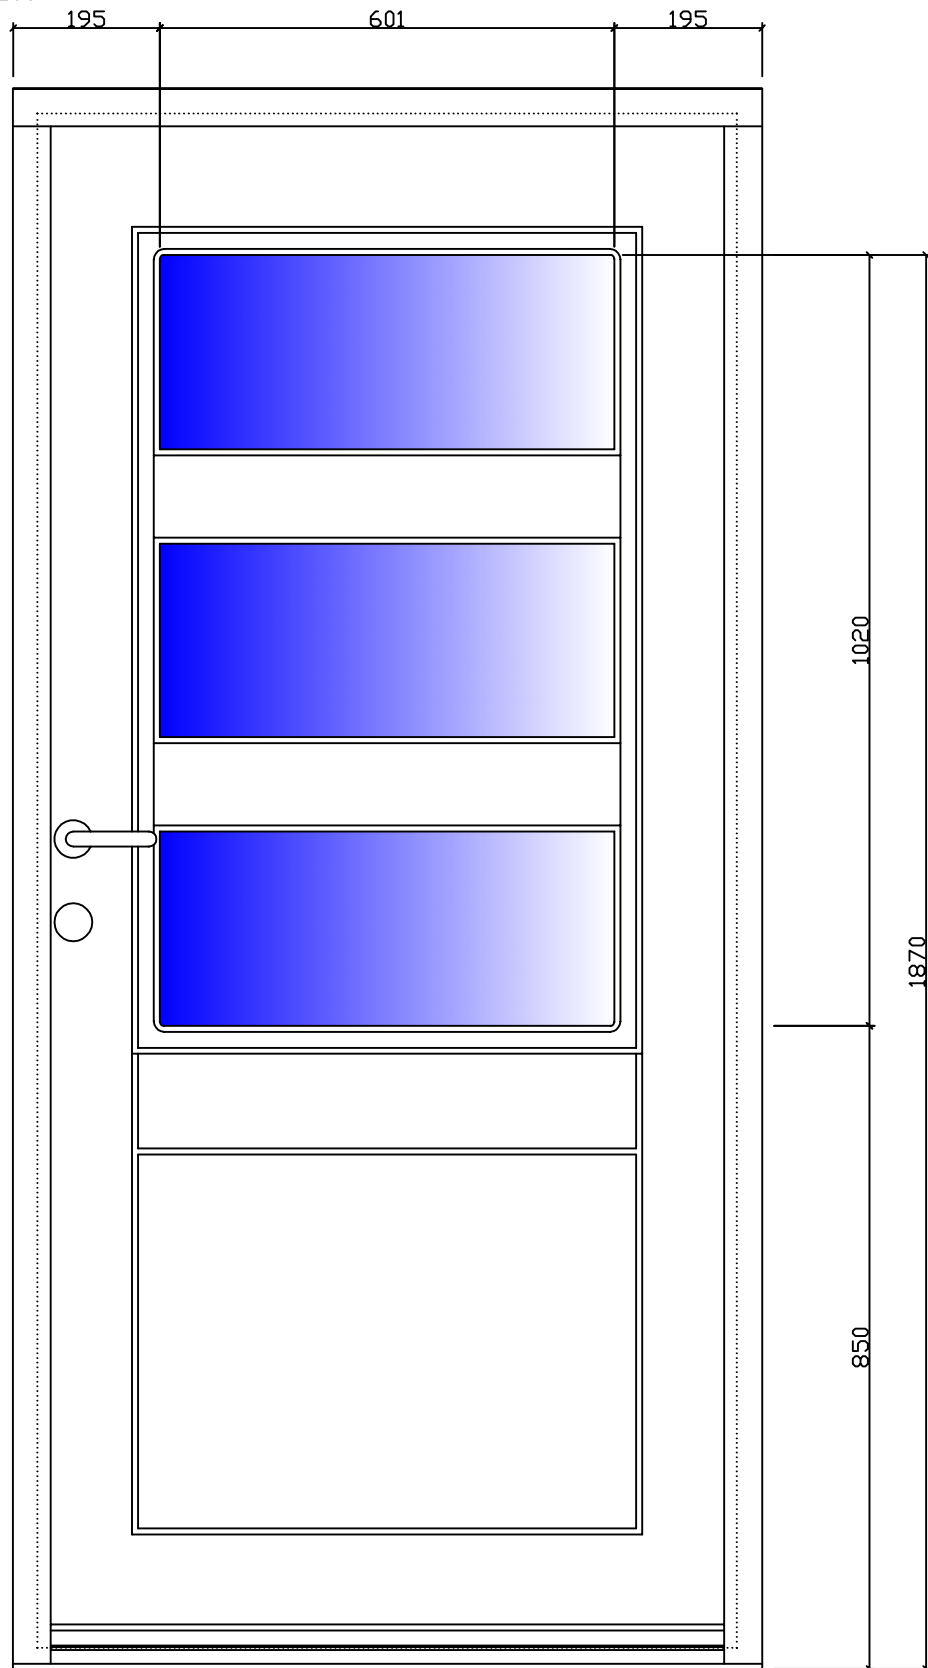

GILJE DOOR – M: 99x209

DRAWING	O.NR.2514-B	SURFACE	DRAWING NO.	
			-	ND-JAN-111
GLAZING	-	DIM.	APPROVED BY:	REVISION
		9/10x20/21	K.S./S.E.K.	21.03.2006
		SCALE	DESIGNED BY:	DATE
		1:10	LBS	18.10.2001