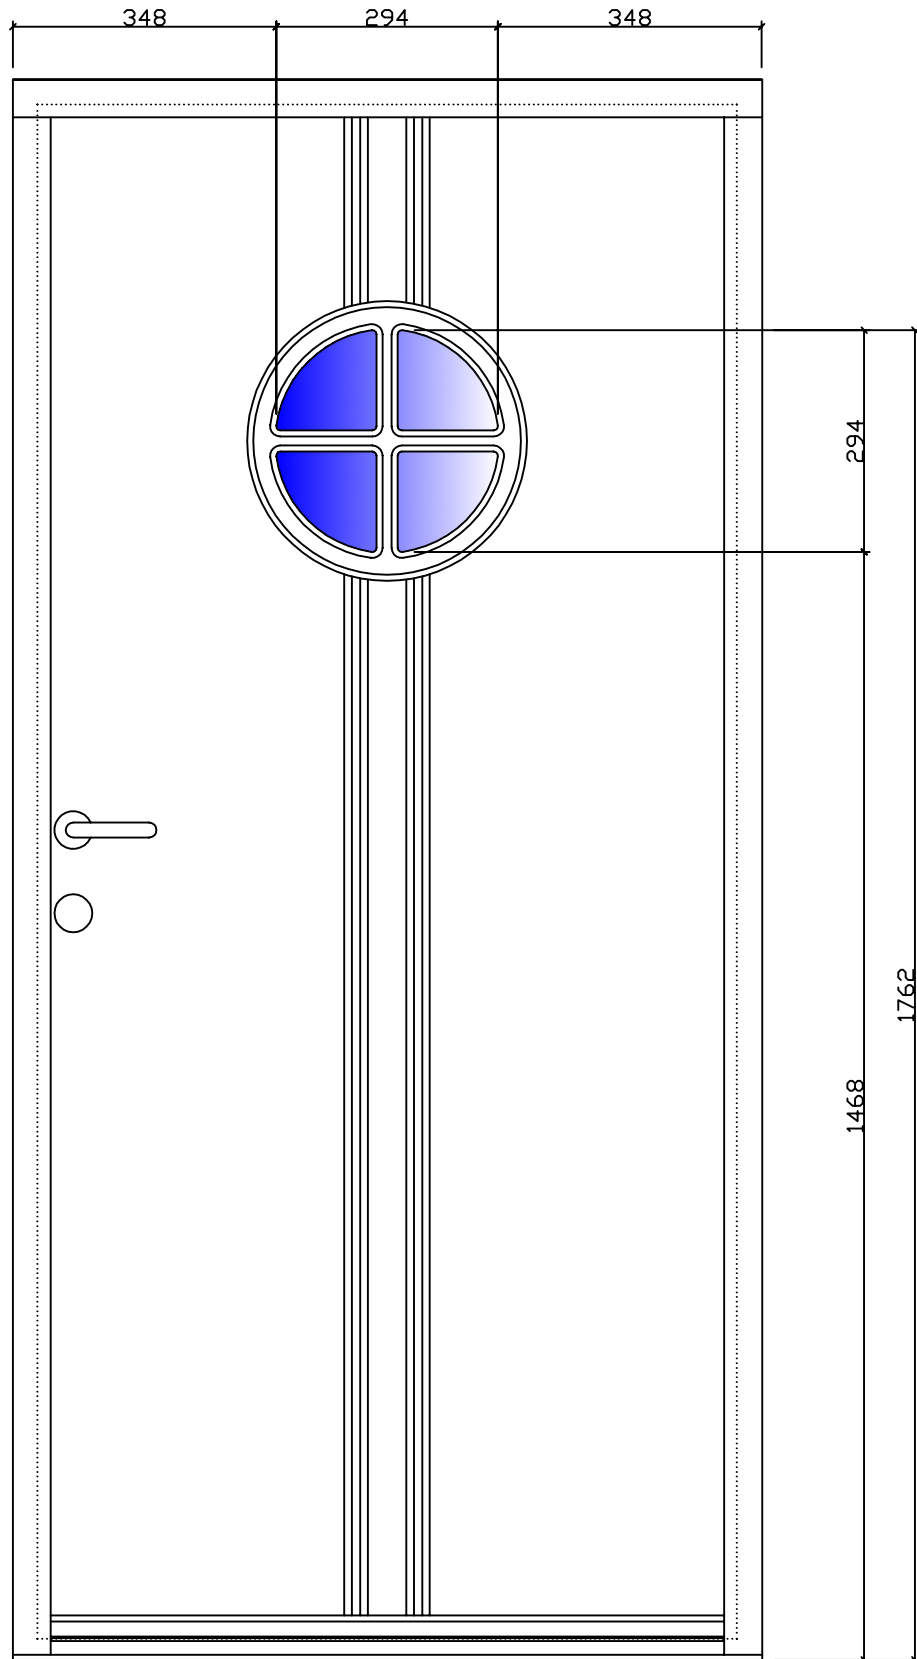

GILJE DOOR – M: 99x209

DRAWING	LINDESNES G185/385	SURFACE	PAINTED/TEAK	DRAWING NO.		ND-JAN-110	
	GLAZING	CLEAR	DIM.	9/10x20/21	APPROVED BY:	K.S./S.E.K.	REVISION
		SCALE	1:10	DESIGNED BY:	LBS	DATE	18.10.2001