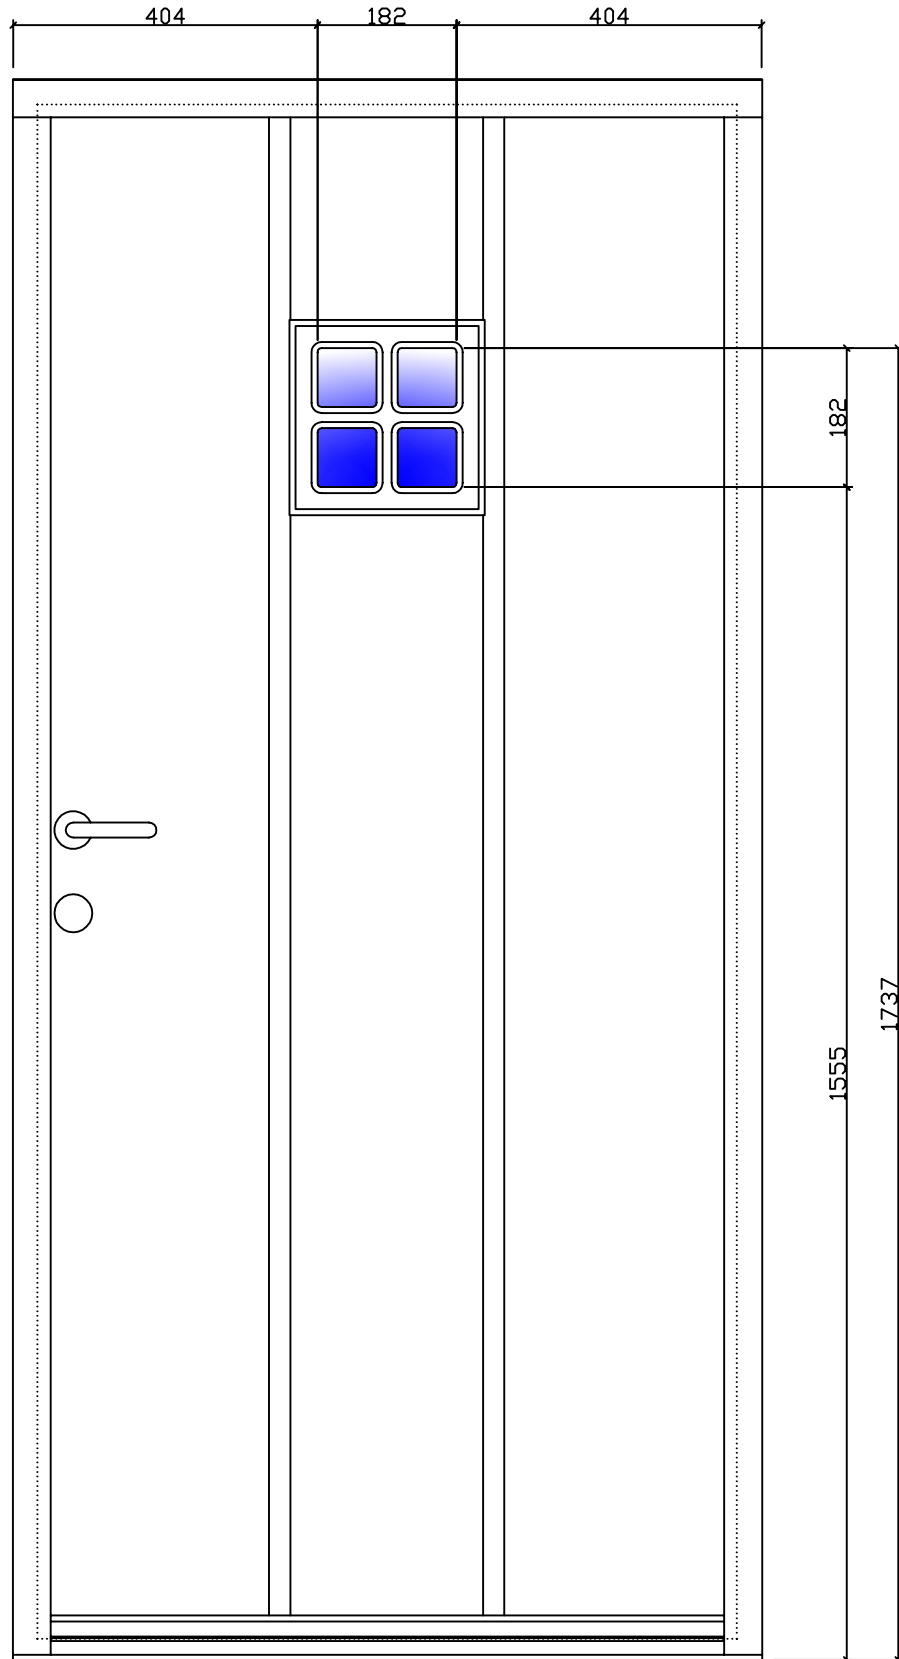

GILJE DOOR – M: 99x209

DRAWING	VILDE G159/359	SURFACE	PAINTED/TEAK	DRAWING NO.		ND-JAN-108	
	GLAZING	CLEAR	DIM.	9/10x20/21	APPROVED BY:	K.S./S.E.K.	
		SCALE	1:10	DESIGNED BY:	LBS	REVISION	21.03.2006
						DATE	18.10.2001