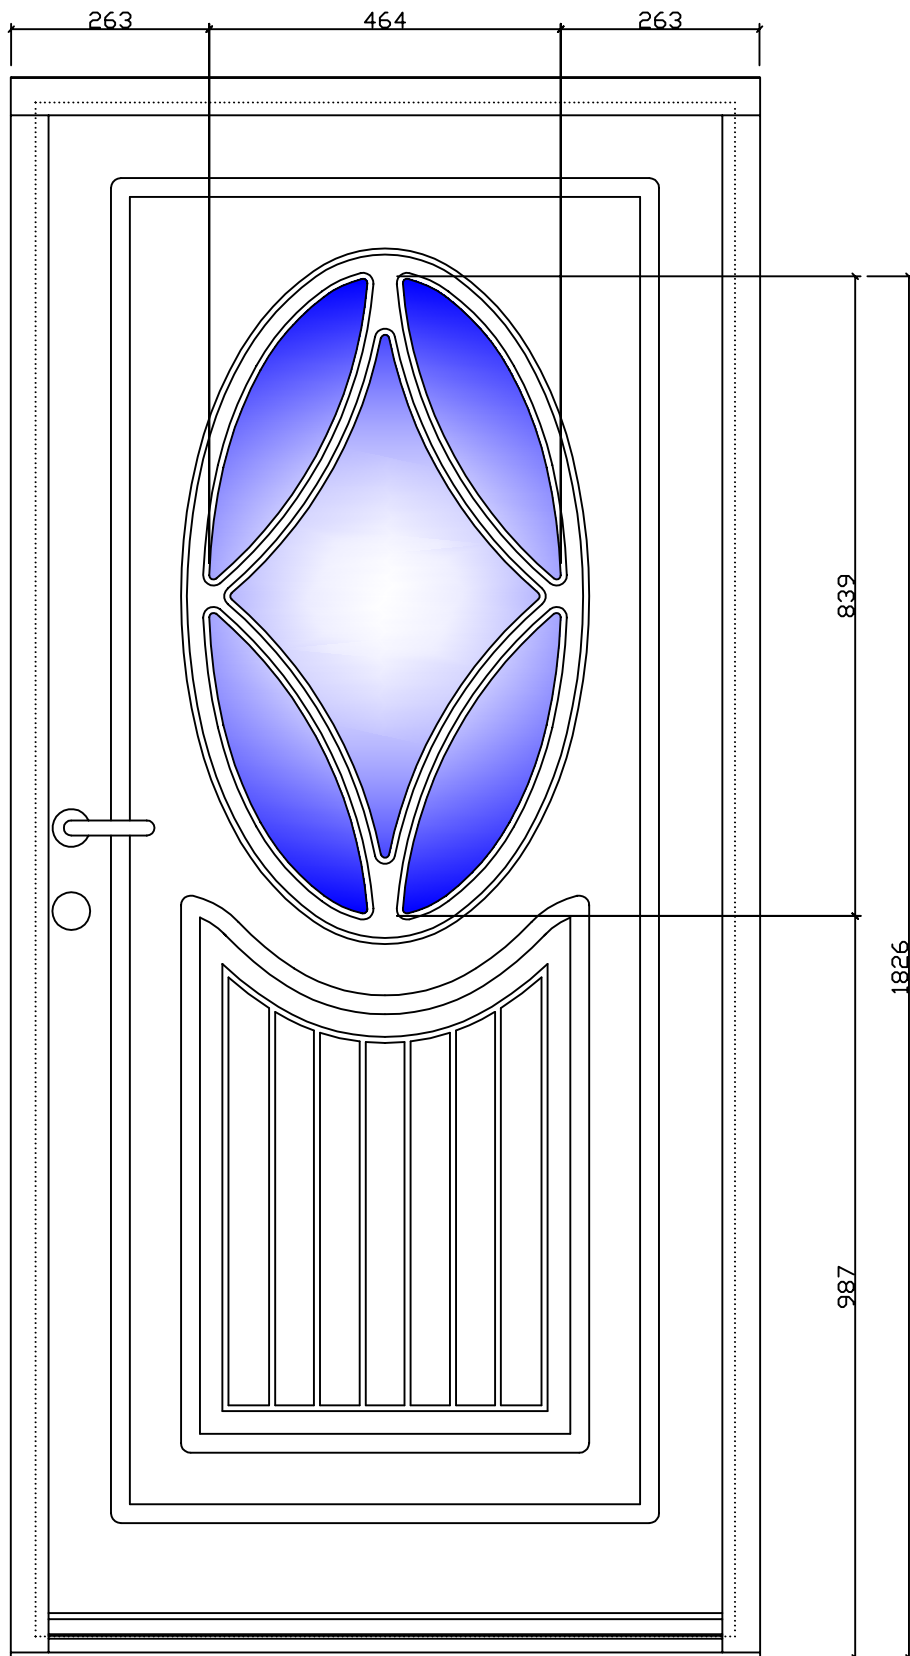

GILJE DOOR – M: 99x209

	DRAWING	SURFACE	DRAWING NO.	
	SOLVEIG G175/375	PAINTED	ND-JAN-104	
		DIM.	9/10x20/21	APPROVED BY:
GLAZING	SCALE	DESIGNED BY:	DATE	
BELGISK RÅGLASS	1:10	LBS	21.03.2006	
			18.10.2001	