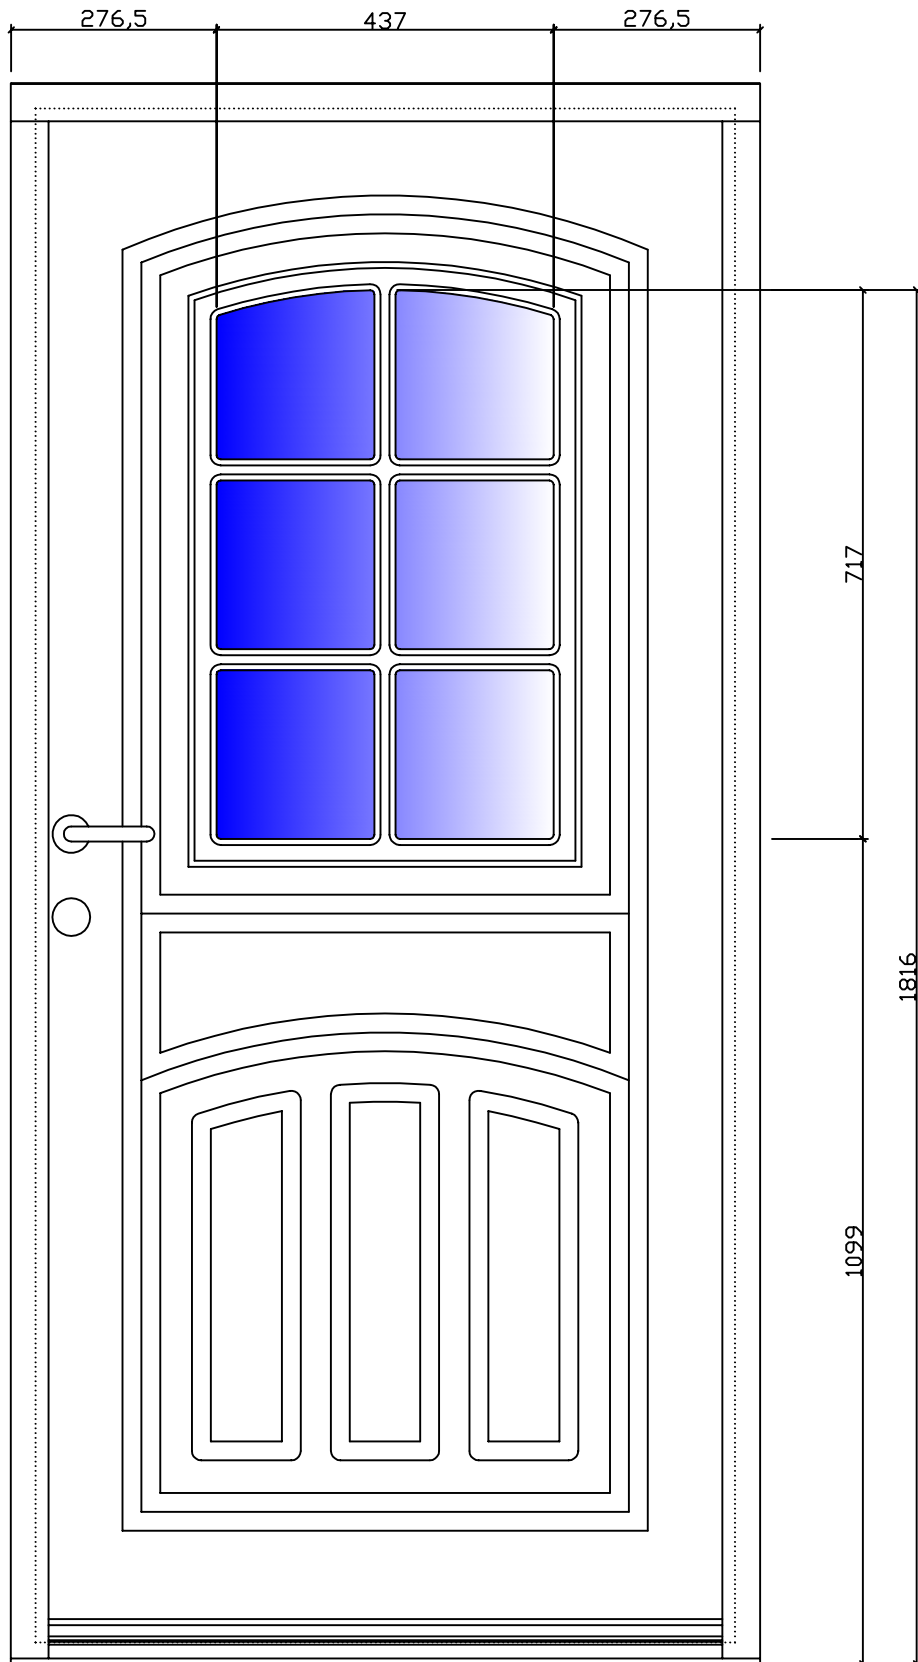

GILJE DOOR – M: 99x209

	DRAWING	SURFACE	DRAWING NO.	
	BONNIE	PAINTED	ND-JAN-102	
		DIM.	9/10x20/21	APPROVED BY:
GLAZING	SCALE	DESIGNED BY:	DATE	
BELGISK RÅGLASS	1:10	LBS	21.03.2006	
			18.10.2001	