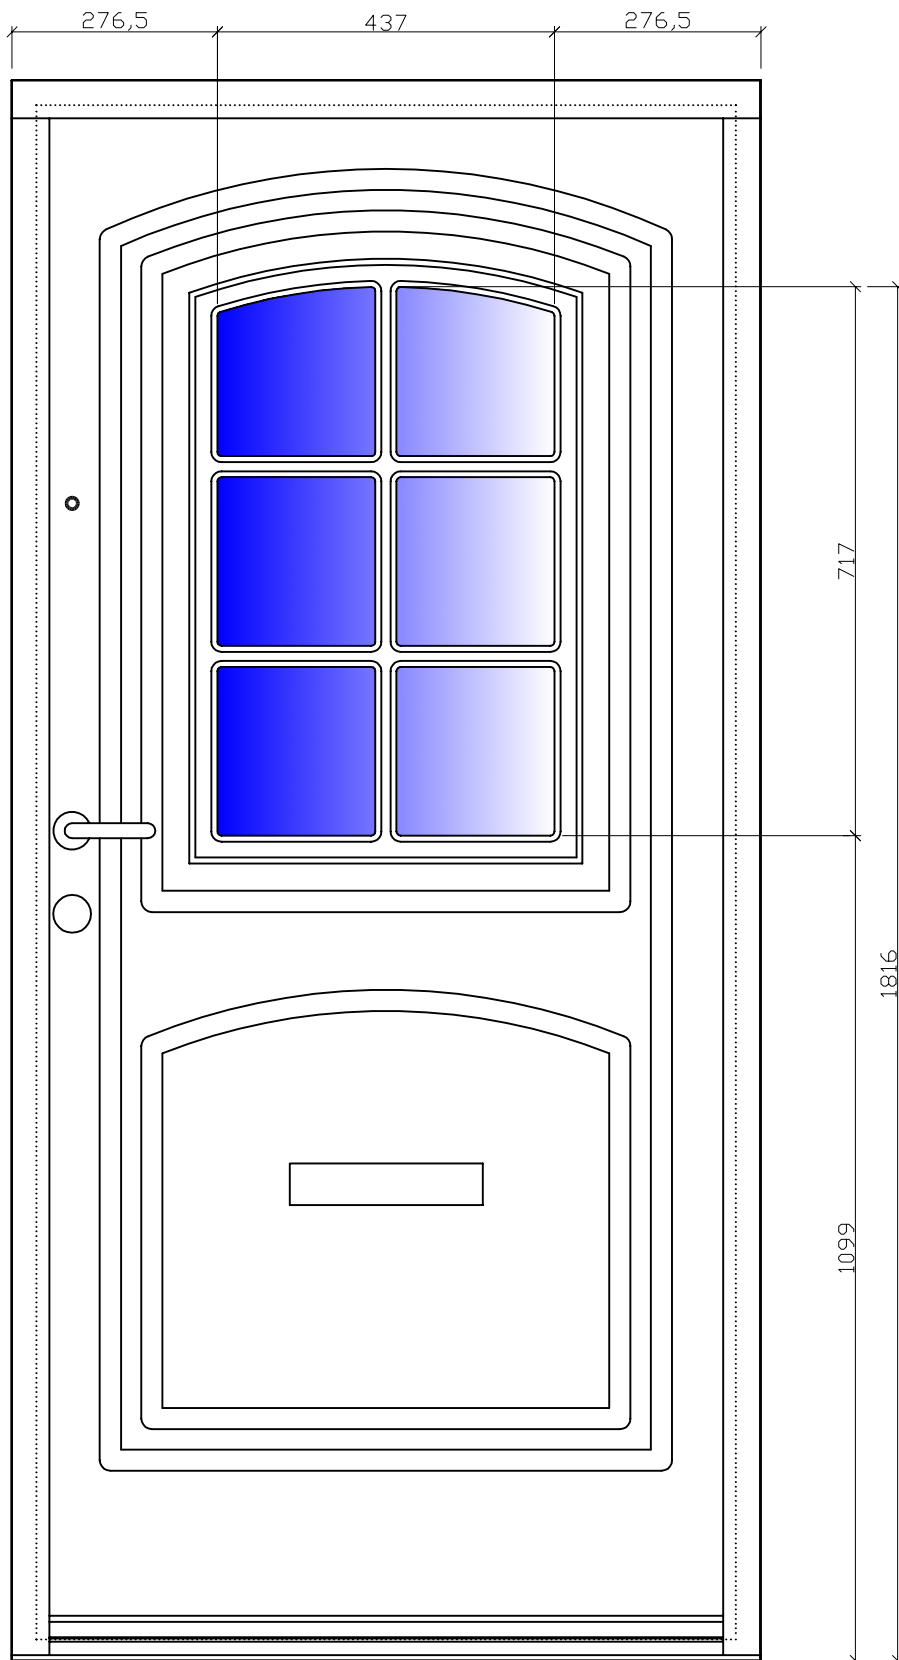

GILJE DOOR – M: 99x209

	DRAWING	SURFACE	DRAWING NO.	
	AKERSHUS PROFIL	PAINTED/TEAK	ND-JAN-101	
		DIM.	9/10x20/21	APPROVED BY:
GLAZING	SCALE	DESIGNED BY:	DATE	
COTSWOLD	1:10	LBS	21.03.2006	
			18.10.2001	