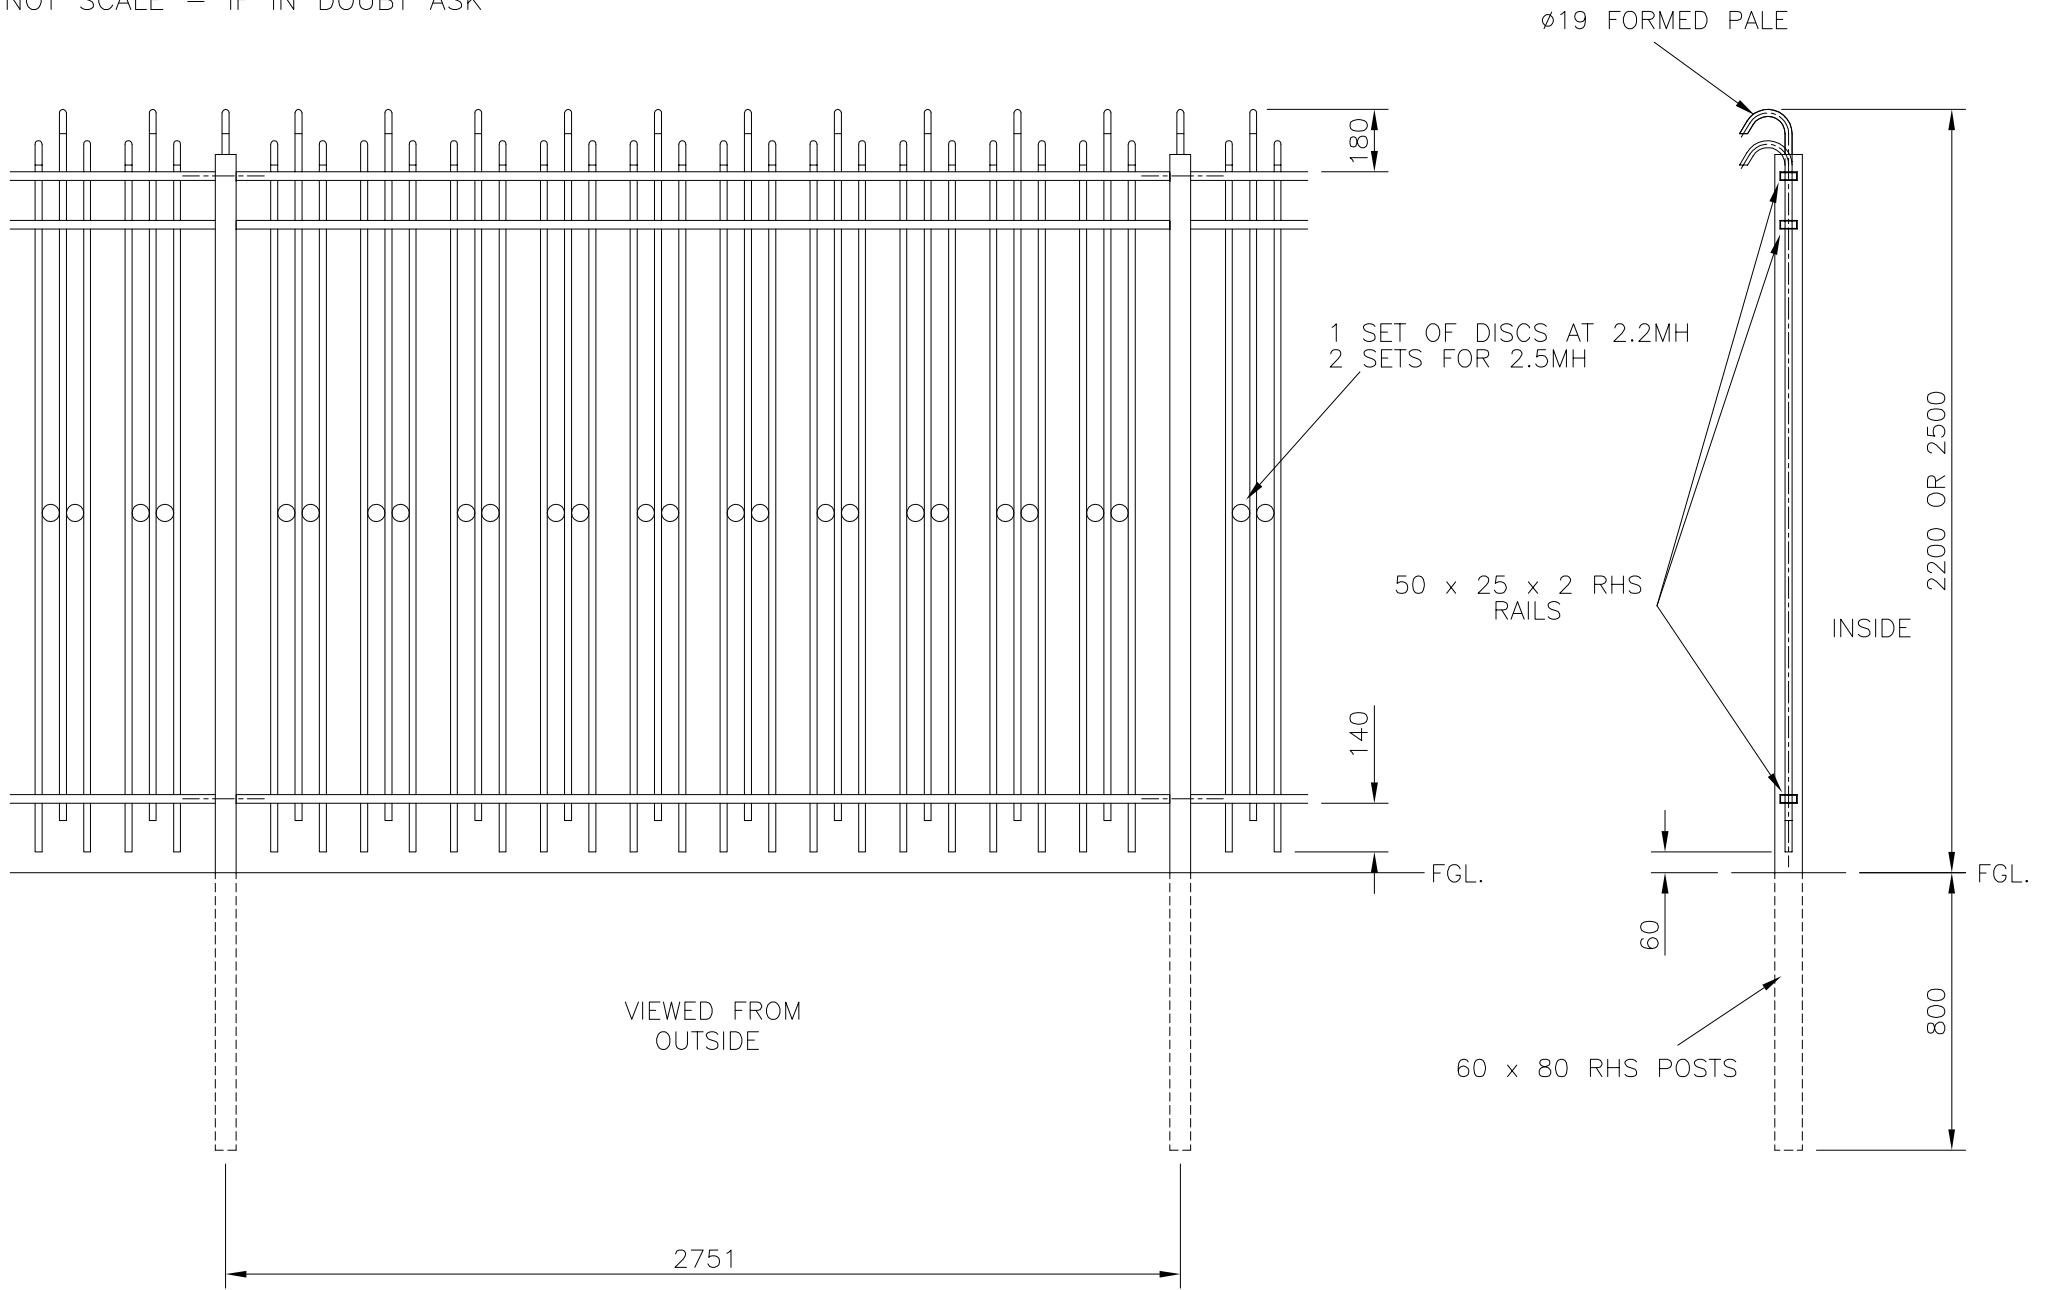

DO NOT SCALE - IF IN DOUBT ASK

Jacksons
FINE FENCING

Stowting Common
Near Ashford,
KENT. TN25 6BN
Telephone : 01233 750393
Fax: 01233 750403
Int. Tel : +44 (0)1233 750393

This Drawing Is The Property Of H.S. Jackson & Son (Fencing) Ltd.
And May Not Be Copied Or Reproduced In Any Way Without Prior Written Permission.

Original Issue

Drawn S.Leeper
Date 07/06/06
Checked
Size A3
Scale N.T.S
U.O.S

TITLE SALES 2.2M & 2.5M
TRIGUARD FENCING DRAWING
CUSTOMER
ACK No.
Drawing No.
J6/01056
SHEET 1 OF 1