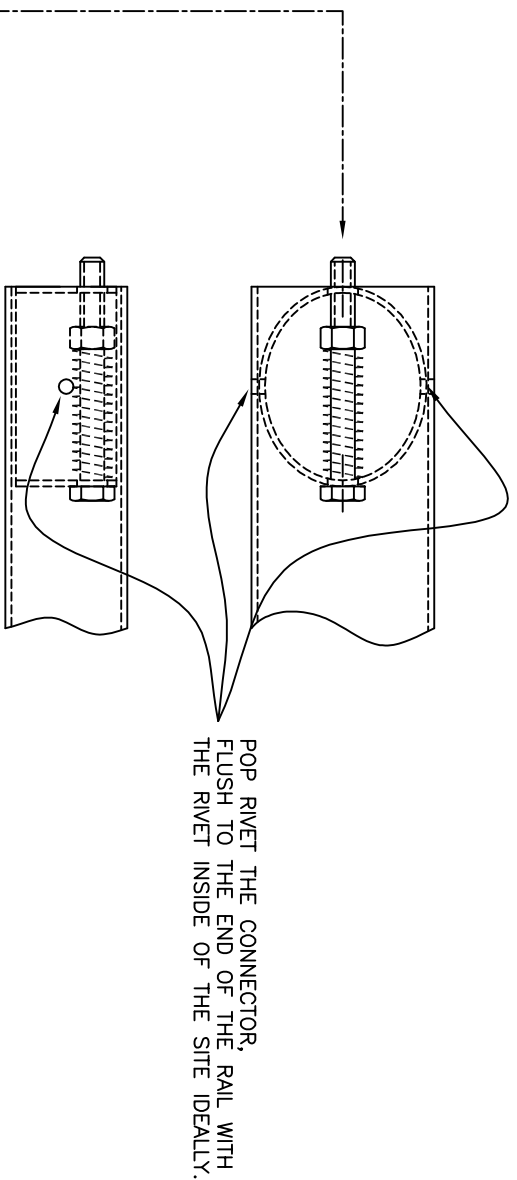

DO NOT SCALE - IF IN DOUBT ASK

<h1>Jacksons</h1> <p>Stowting Common Near Ashford, KENT. TN25 6BN</p> <p>Telephone : 01233 750393 Fax: 01233 750403 Int. Tel : +44 (0)1233 750393</p>		<p>1 29/09/10 Updated 0 06/05/08 Original.</p>		<p>Drawn Chris J Date 06/05/08</p>		<p>TITLE BARBICAN SPRING LOADED CONNECTOR INSTALLATION DETAILS</p>	
<p>FINE FENCING</p> <p>This Drawing Is The Property Of H.S. Jackson & Son (Fencing) Ltd. And May Not Be Copied Or Reproduced In Any Way Without Prior Written Permission.</p>		<p>Size A3 Scale N.T.S U.O.S</p>		<p>Checked Customer</p>		<p>Drawing No. 04 J1/04033 2 of 3</p>	