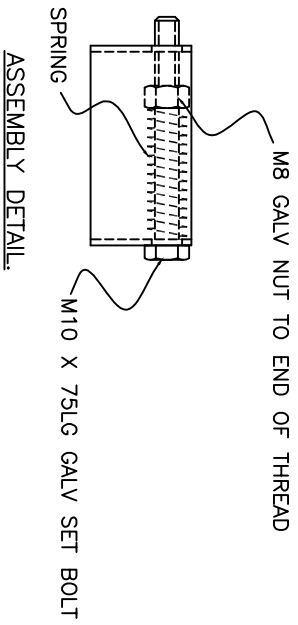

DO NOT SCALE - IF IN DOUBT ASK

<h1>Jacksons</h1> <p>Stowting Common Near Ashford, KENT. TN25 6BN</p> <p>Telephone : 01233 750393 Fax: 01233 750403 Int. Tel : +44 (0)1233 750393</p>		<p>1 29/09/10 Updated 0 06/05/08 Original.</p>		<p>Drawn Chris J Date 06/05/08</p>		<p>TITLE BARBICAN SPRING LOADED CONNECTOR INSTALLATION DETAILS</p>	
<p>FINE FENCING</p> <p>This Drawing Is The Property Of H.S. Jackson & Son (Fencing) Ltd. And May Not Be Copied Or Reproduced In Any Way Without Prior Written Permission.</p>		<p>Size A3 Scale N.T.S U.O.S</p>		<p>Checked Customer</p>		<p>Drawing No. 04 J1/04033 2 of 3</p>	