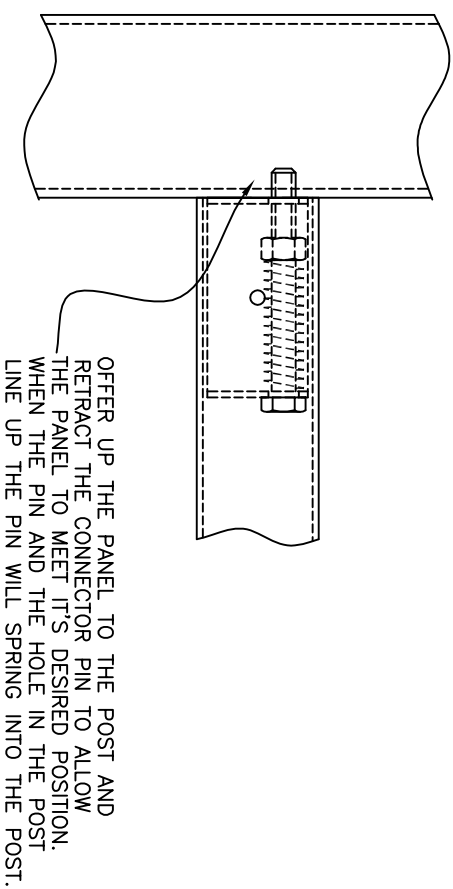

DO NOT SCALE - IF IN DOUBT ASK

<h1>Jacksons</h1> <p>Stowting Common Near Ashford, KENT. TN25 6BN</p> <p>Telephone : 01233 750393 Fax: 01233 750403 Int. Tel : +44 (0)1233 750393</p>		<p>1 29/09/10 Updated 0 06/05/08 Original.</p>		<p>Drawn Chris J Date 06/05/08</p>		<p>TITLE BARBICAN SPRING LOADED CONNECTOR INSTALLATION DETAILS</p>	
<p>FINE FENCING</p> <p>This Drawing Is The Property Of H.S. Jackson & Son (Fencing) Ltd. And May Not Be Copied Or Reproduced In Any Way Without Prior Written Permission.</p>		<p>Size A3 Scale N.T.S U.O.S</p>		<p>Checked Customer</p>		<p>Drawing No. 04 J1/04033 2 of 3</p>	