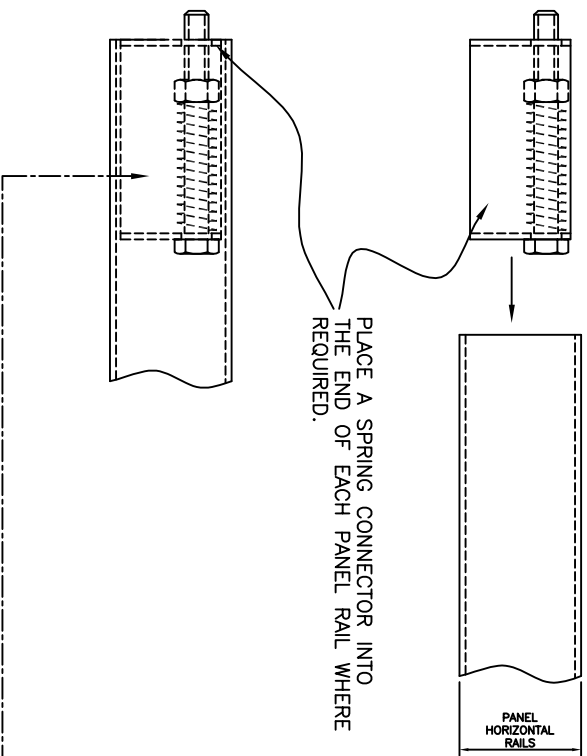

DO NOT SCALE - IF IN DOUBT ASK

<h1>Jacksons</h1> <p>Stowting Common Near Ashford, KENT. TN25 6BN</p> <p>Telephone : 01233 750393 Fax: 01233 750403 Int. Tel : +44 (0)1233 750393</p>		<p>1 29/09/10 Updated 0 06/05/08 Original.</p>		<p>Drawn Chris J Date 06/05/08</p>		<p>TITLE BARBICAN SPRING LOADED CONNECTOR INSTALLATION DETAILS</p>	
<p>FINE FENCING</p> <p>This Drawing Is The Property Of H.S. Jackson & Son (Fencing) Ltd. And May Not Be Copied Or Reproduced In Any Way Without Prior Written Permission.</p>		<p>Size A3 Scale N.T.S U.O.S</p>		<p>Checked Customer</p>		<p>Drawing No. 04 J1/04033 2 of 3</p>	