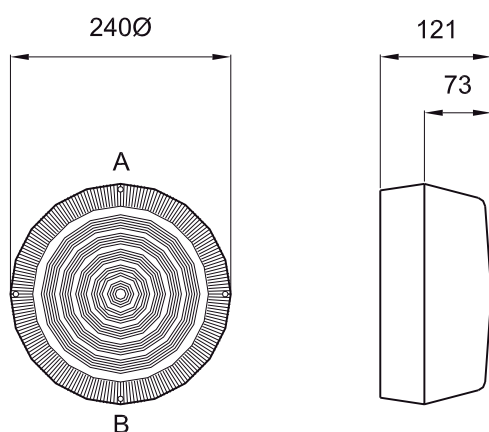

54 Compact Fluorescent

cps (16)

Lower wattage value luminaire provides flexible lamp choice.

Die-cast base pretreated and polyester powder coat in black or white textured or grey gloss option are standard colours.

Clear or opal prismatic polycarbonate diffuser with silicon sponge gasket secured to case with stainless steel slotted screws as standard with secret head security option.

Hinged gear tray in white gloss with switchstart, HF and EHF control gear options all with fused connector plug and socket to mains. Emergency gear integral.

Surface entry 20mm ET (AB) plugged + Back by knock-out.

CPS

Fibre Optic Control

Dusk to Dawn - LUXICO FDD plug in module can be fitted to all CPS lamp versions only. (not suitable for CPR recessed versions).

Order Ref. eg.
CPS.16/B/CLFR/HF+L+FDD/AB

Maintained emergency luminaires can be fitted with special LUXICO module which re-instates immediately mains power is restored. No resetting delay is experienced. Add .FDD/E in place of .FDD

Order Ref. eg.
CPS.16-3M3/B/CLFR/HF+L+FDD/E/AB