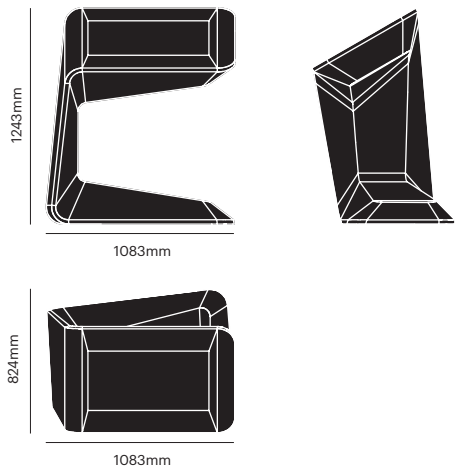

Single Media Unit design by Paul Crofts

Made using solid surface material, the **Single Media Units** have a seamless, highly durable, impact resistant finish, making them ideal for any hardworking areas.

The **Single Media Unit** supports all IT packages, and **Isomi** can meet a wide range of IT needs, from standard programmes to complex bespoke requirements.

All Isomi products and designs are protected by law, particularly by copyright, patent and trademark laws and may not be used without written permission.

isomi

Studio 2

24 Ainger Road, London NW3 3AS

Telephone +44 (0)20 7388 8599

Email info@isomi.com

www.isomi.com