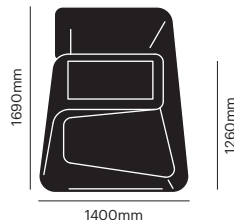

Double Media Unit design by Paul Crofts

The freestanding **Double Media Unit** seamlessly caters for two height options, one for standing and the other for wheelchair access, making it a fully DDA-compliant, aesthetically refined accompaniment to the other elements of **Isomi's** collection.

Made using solid surface material, the **Double Media Units** have a seamless, highly durable, impact resistant finish, making them ideal for any hardworking areas.

The **Double Media Unit** supports all IT packages, and **Isomi** can meet a wide range of IT needs, from standard programmes to complex bespoke requirements.

All Isomi products and designs are protected by law, particularly by copyright, patent and trademark laws and may not be used without written permission.

isomi

Studio 2

24 Ainger Road, London NW3 3AS

Telephone **+44 (0)20 7388 8599**

Email **info@isomi.com**

www.isomi.com