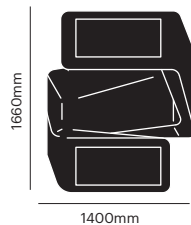

Double Media Unit design by Paul Crofts

The freestanding **Double Media Unit** seamlessly caters for two height options, one for standing and the other for wheelchair access, making it a fully DDA-compliant, aesthetically refined accompaniment to the other elements of **Isomi's** collection.

Made using solid surface material, the **Double Media Units** have a seamless, highly durable, impact resistant finish, making them ideal for any hardworking areas.

The **Double Media Unit** supports all IT packages, and **Isomi** can meet a wide range of IT needs, from standard programmes to complex bespoke requirements.

All Isomi products and designs are protected by law, particularly by copyright, patent and trademark laws and may not be used without written permission.

isomi

Studio 2

24 Ainger Road, London NW3 3AS

Telephone **+44 (0)20 7388 8599**

Email **info@isomi.com**

www.isomi.com