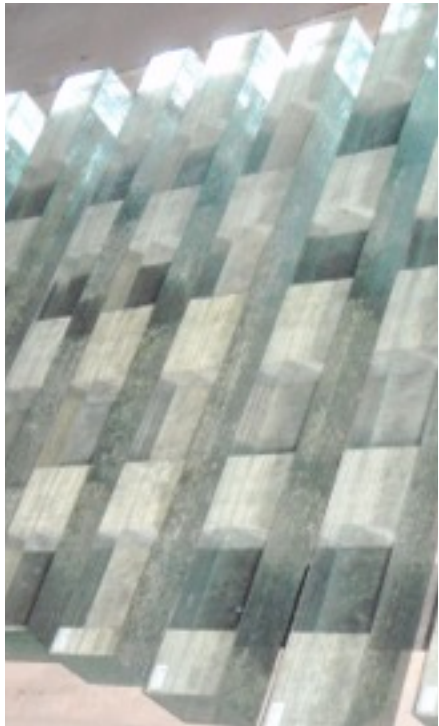

KiloLux can be assembled and bonded in a variety of different ways, depending on the particular function required in a facade or a wall.

iGP can provide a variety of solutions for differing applications of this product and even install if required.

## KILOLUX®

KiloLux is usually made of soda lime glass and designed for architectural application. It has good resistance to chemical and environmental degradation.

KiloLux has been independently tested for freeze thaw and thermal shock/ solar shading. As a product it is suitable for most internal and external applications however, like all glazing products the glazing method deployed for bonding to itself and to structure is of crucial importance. IGP has developed various solutions for both internal and external applications and can provide consultancy for specific applications.