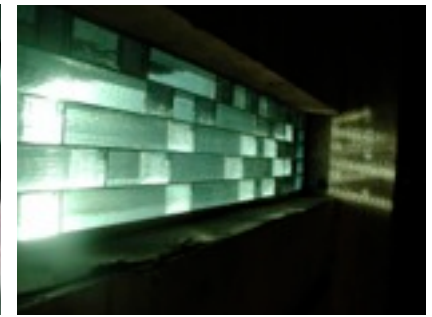

KiloLux can be assembled and bonded in a variety of different ways, depending on the particular function required in a facade or a wall.

iGP can provide a variety of solutions for differing applications of this product and even install if required.

## KILOLUX®

KiloLux is usually made of soda lime glass and designed for architectural application. It has good resistance to chemical and environmental degradation.

KiloLux has been independently tested for freeze thaw and thermal shock/ solar shading. As a product it is suitable for most internal and external applications however, like all glazing products the glazing method deployed for bonding to itself and to structure is of crucial importance. IGP has developed various solutions for both internal and external applications and can provide consultancy for specific applications.