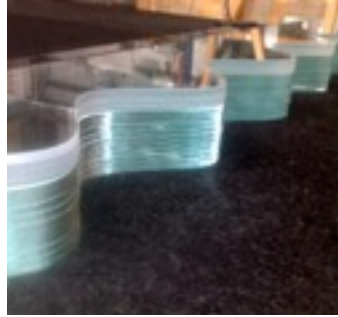

KiloLux can be assembled and bonded in a variety of different ways, depending on the particular function required in a facade or a wall.

iGP can provide a variety of solutions for differing applications of this product and even install if required.

## KILOLUX®

KiloLux is usually made of soda lime glass and designed for architectural application. It has good resistance to chemical and environmental degradation.

KiloLux has been independently tested for freeze thaw and thermal shock/ solar shading. As a product it is suitable for most internal and external applications however, like all glazing products the glazing method deployed for bonding to itself and to structure is of crucial importance. IGP has developed various solutions for both internal and external applications and can provide consultancy for specific applications.