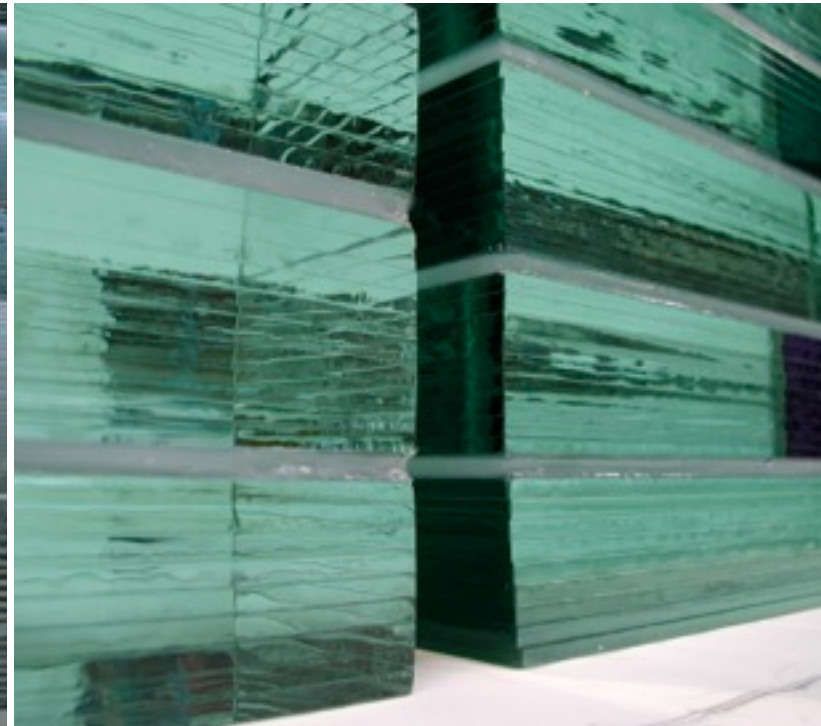

### KILOLUX®

is manufactured by an innovative and patented process that uses heat to thermally bond glass creating a monolithic glass block. KiloLux has a high compressive strength and good resistance to weathering and thermal shock.

KiloLux can be assembled and bonded in a variety of different ways, depending on the particular function required in a facade or a wall.

iGP can provide a variety of solutions for differing applications of this product and even install if required.

## KILOLUX®

KiloLux is usually made of soda lime glass and designed for architectural application. It has good resistance to chemical and environmental degradation.

KiloLux has been independently tested for freeze thaw and thermal shock/ solar shading. As a product it is suitable for most internal and external applications however, like all glazing products the glazing method deployed for bonding to itself and to structure is of crucial importance. IGP has developed various solutions for both internal and external applications and can provide consultancy for specific applications.