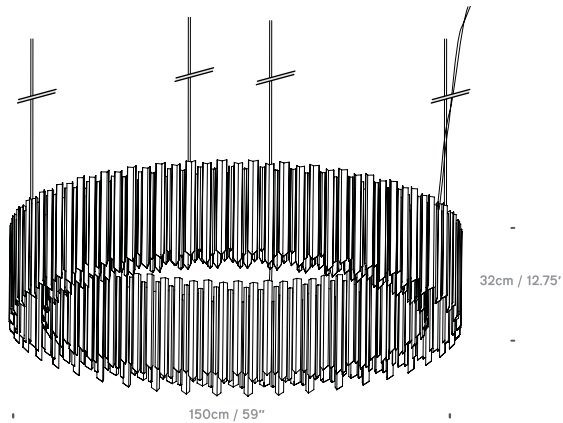

Facet 18

UK/EU PF039110XX
USA PF039310XX

Lightsource
UK/EU G9 Max 25W,
USA G9 Max 25W
(not included)

Facet 60

UK/EU PF039140XX
USA PF039340XX

Lightsource
UK/EU 12x G9 Max 25W,
USA 12x G9 Max 25W
(not included)

Facet 100

UK/EU PF039160XX
USA PF039360XX

Lightsource
UK/EU 24x G9 Max 25W,
USA 24x G9 Max 25W
(not included)

Facet 150

UK/EU PF039180XX
USA PF039380XX

Lightsource
UK/EU 30x G9 Max 25W,
USA 30x G9 Max 25W
(not included)

Facet Lozenge

UK/EU PF039161XX
USA PF039361XX

Lightsource
UK/EU 6x G9 Max 25W,
USA 6x G9 Max 25W
(not included)

innermost
FACET PF0391XX-XX

This luminaire is compatible with bulbs of the energy classes:

874/2012

Product Category

Pendant

Material

Stainless Steel

Cable

4m. clear PVC cable

Ceiling Rose

Angled. Colour matches the product