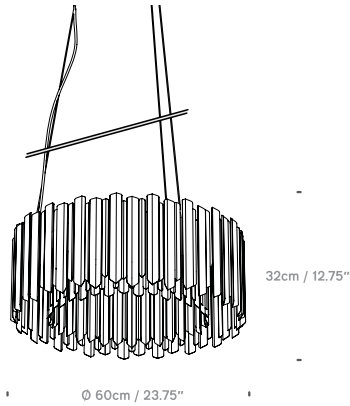

Facet 18

UK/EU PF039110XX
USA PF039310XX

Lightsource
UK/EU G9 Max 25W,
USA G9 Max 25W
(not included)

Facet 60

UK/EU PF039140XX
USA PF039340XX

Lightsource
UK/EU 12x G9 Max 25W,
USA 12x G9 Max 25W
(not included)

Facet 100

UK/EU PF039160XX
USA PF039360XX

Lightsource
UK/EU 24x G9 Max 25W,
USA 24x G9 Max 25W
(not included)

Facet 150

UK/EU PF039180XX
USA PF039380XX

Lightsource
UK/EU 30x G9 Max 25W,
USA 30x G9 Max 25W
(not included)

Facet Lozenge

UK/EU PF039161XX
USA PF039361XX

Lightsource
UK/EU 6x G9 Max 25W,
USA 6x G9 Max 25W
(not included)

innermost
FACET PF0391XX-XX

This luminaire is compatible with bulbs of the energy classes:

874/2012

Product Category

Pendant

Material

Stainless Steel

Cable

4m. clear PVC cable

Ceiling Rose

Angled. Colour matches the product