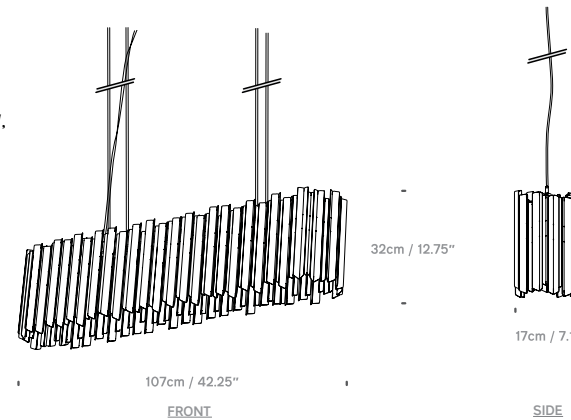

Facet 100

UK/EU PF039160XX
USA PF039360XX

Lightsource
UK/EU 24x G9 Max 25W,
USA 24x G9 Max 25W
(not included)

Facet 150

UK/EU PF039180XX
USA PF039380XX

Lightsource
UK/EU 30x G9 Max 25W,
USA 30x G9 Max 25W
(not included)

Facet Lozenge

UK/EU PF039161XX
USA PF039361XX

Lightsource
UK/EU 6x G9 Max 25W,
USA 6x G9 Max 25W
(not included)

innermost
FACET PF0391XX-XX

This luminaire is compatible with bulbs of the energy classes:

874/2012

Product Category

Pendant

Material

Stainless Steel

Cable

4m. clear PVC cable

Ceiling Rose

Angled. Colour matches the product