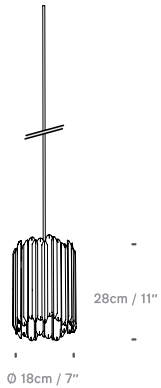

Facet 18

UK/EU PF039110XX
USA PF039310XX

Lightsource
UK/EU G9 Max 25W,
USA G9 Max 25W
(not included)

Facet 60

UK/EU PF039140XX
USA PF039340XX

Lightsource
UK/EU 12x G9 Max 25W,
USA 12x G9 Max 25W
(not included)

Facet 100

UK/EU PF039160XX
USA PF039360XX

Lightsource
UK/EU 24x G9 Max 25W,
USA 24x G9 Max 25W
(not included)

Facet 150

UK/EU PF039180XX
USA PF039380XX

Lightsource
UK/EU 30x G9 Max 25W,
USA 30x G9 Max 25W
(not included)

Facet Lozenge

UK/EU PF039161XX
USA PF039361XX

Lightsource
UK/EU 6x G9 Max 25W,
USA 6x G9 Max 25W
(not included)

innermost
FACET PF0391XX-XX

This luminaire is compatible with bulbs of the energy classes:

874/2012

Product Category

Pendant

Material

Stainless Steel

Cable

4m. clear PVC cable

Ceiling Rose

Angled. Colour matches the product