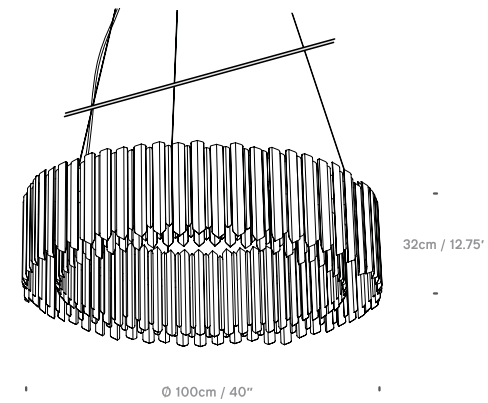

Facet 18

UK/EU PF039110XX
USA PF039310XX

Lightsource
UK/EU G9 Max 25W,
USA G9 Max 25W
(not included)

Facet 60

UK/EU PF039140XX
USA PF039340XX

Lightsource
UK/EU 12x G9 Max 25W,
USA 12x G9 Max 25W
(not included)

Facet 100

UK/EU PF039160XX
USA PF039360XX

Lightsource
UK/EU 24x G9 Max 25W,
USA 24x G9 Max 25W
(not included)

Facet 150

UK/EU PF039180XX
USA PF039380XX

Lightsource
UK/EU 30x G9 Max 25W,
USA 30x G9 Max 25W
(not included)

Facet Lozenge

UK/EU PF039161XX
USA PF039361XX

Lightsource
UK/EU 6x G9 Max 25W,
USA 6x G9 Max 25W
(not included)

innermost
FACET PF0391XX-XX

This luminaire is compatible with bulbs of the energy classes:

874/2012

Product Category

Pendant

Material

Stainless Steel

Cable

4m. clear PVC cable

Ceiling Rose

Angled. Colour matches the product