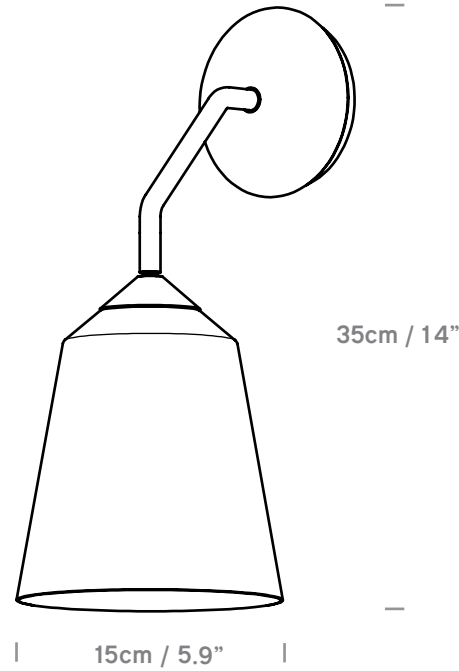

Circus Wall

innermost®

Circus Wall
UK/EU WC048120XX
USA WC048320XX

innermost
CIRCUS WALL WC048120-XX

 This luminaire contains built-in LED lamps

A++
A+
A
B
C
D
E } LED

This lamp cannot be changed in the luminaire.

874/2012 

Product Category Wall Light
Material Aluminium
Projection From Wall 21cm / 8.25"

Lightsource
Integrated 8W LED, 535 lumen, 3000K, CRI 90,
Epistar chip, chip life 40,000 hours, beam angle 270°

Color