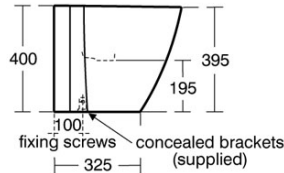

Frequently used applications

- Education
- Hotels
- Residential
- Sports and Leisure
- General Healthcare
- Office
- Retail