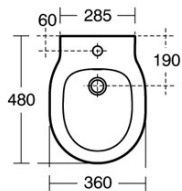

Configuration options

- B8064** Active single lever one hole bidet mixer with pop-up waste.

Material

Vitreous China

Weights

- E1209 19.50KG
- B9988 1.75KG
- S8965 1.00KG

Colours

White (01)

Standards

Vitreous china to BS 3402. Bidet to BS EN 36

Special Notes

Screwed to floor joints sealed with waterproof sealant (not supplied). Consideration should be given to safe hot water delivery and the use of an appropriate temperature reduction device see A5900AA or Part G for guidance.

Designer

Robin Levien, RDI

Frequently used applications

- Education
- Hotels
- Residential
- Sports and Leisure
- General Healthcare
- Office
- Retail

Email: info@idealspec.co.uk
Tel: 0870 122 8822
Fax: 0870 122 8282
Web: www.idealspec.co.uk