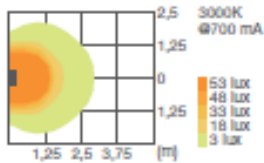

WHITE
COB LED
230V

SINGLE
EMISSION

50 00 611
LED 3000K COB CRI>80
8W / 1000 lm LED data
8,8W / 700 lm Real data
220-240V 0/50/60Hz
1 opening
Height 500 mm
A / A+ / A++

817
cd/klm

2,5 3000K
@700 mA
53 lux
48 lux
33 lux
18 lux
3 lux

DOUBLE
EMISSION

50 00 612
LED 3000K COB CRI>80
8W / 1000 lm LED data
8,8W / 650 lm Real data
220-240V 0/50/60Hz
2 openings
Height 500 mm
A / A+ / A++

431
cd/klm

2,5 3000K
@700 mA
201 lux
151 lux
101 lux
50 lux
1 lux