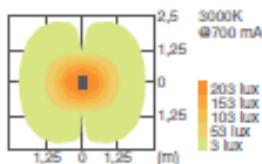

2,5 3000K
@700 mA
203 lux
153 lux
103 lux
53 lux
3 lux

PRODUCT INFORMATION

IP65
IK 08
5 mm thick extra-clear flat
tempered glass
Cable input Ø 5,5+10 mm

AVAILABLE COLOURS

■ .06 grey
■ .08 anthracite
Other colours on request