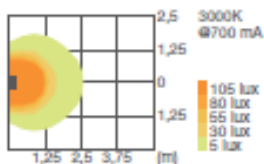

2,5 3000K
@700 mA
105 lux
80 lux
55 lux
30 lux
5 lux

50 10 612
LED 3000K COB CRI>80
8W / 1000 lm LED data
8,8W / 650 lm Real data
220-240V 0/50/60Hz
power supply included
Height 800 mm
A / A+ / A++