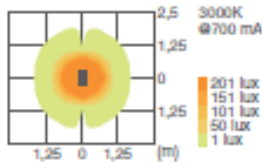

WHITE
COB LED
230V

SINGLE
EMISSION

50 00 611
LED 3000K COB CRI>80
8W / 1000 lm LED data
8,8W / 700 lm Real data
220-240V 0/50/60Hz
1 opening
Height 500 mm
A / A+ / A++

817
cd/klm

2,5 3000K
@700 mA
53 lux
48 lux
33 lux
18 lux
3 lux

DOUBLE
EMISSION

50 00 612
LED 3000K COB CRI>80
8W / 1000 lm LED data
8,8W / 650 lm Real data
220-240V 0/50/60Hz
2 openings
Height 500 mm
A / A+ / A++

431
cd/klm

2,5 3000K
@700 mA
201 lux
151 lux
101 lux
50 lux
1 lux