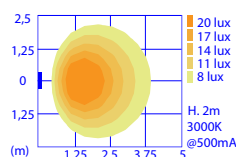

**MOD OFF = 16W (default setting)
MOD ON = 23W**

A A+ A++

downlight

applique

How to create the product code?

WHITE versions available:
1 = 16W 3000K (1862 lm)
6 = 16W 4000K (2234 lm)

WHITE versions available:
1 = 23W 3000K (2020 lm)
6 = 23W 4000K (2425 lm)

**SETTING POWER SUPPLY
INCLUDED**

**MOD OFF = 16W (default setting)
MOD ON = 23W**

How to create the product code?

WHITE versions available:
1 = 16W 3000K (1862 lm)
6 = 16W 4000K (2234 lm)

WHITE versions available:
1 = 23W 3000K (2020 lm)
6 = 23W 4000K (2425 lm)