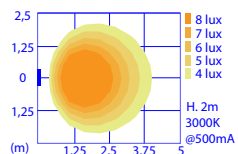

downlight

applique

How to create the product code?

WHITE versions available:
1 = 3000K (730 lm)
6 = 4000K (875 lm)

How to create the product code?

WHITE versions available:
1 = 3000K (875 lm)
6 = 4000K (1050 lm)