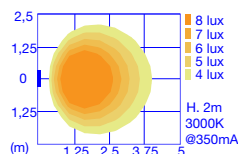

applique

diffuse

PIX 26
LED
230V

POWER SUPPLY INCLUDED