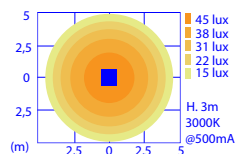

downlight

applique