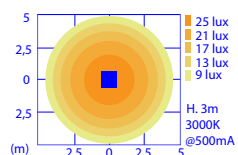

downlight

applique

How to create the product code?

WHITE versions available:
1 = 3000K (730 lm)
6 = 4000K (875 lm)

How to create the product code?

WHITE versions available:
1 = 3000K (875 lm)
6 = 4000K (1050 lm)