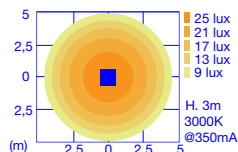

PIX 26
LED
230V

diffuse

POWER SUPPLY INCLUDED

50 26 3X6
7,5W LED
220-240V 0/50/60Hz
power supply included
Class I

A A+ A++

downlight

applique

diffuse

PIX 26
LED
230V

POWER SUPPLY INCLUDED

50 26 4X6
11W LED
220-240V 0/50/60Hz
power supply included
Class I

A A+ A++

downlight

applique

How to create the product code?

WHITE versions available:
1 = 3000K (730 lm)
6 = 4000K (875 lm)

How to create the product code?

WHITE versions available:
1 = 3000K (875 lm)
6 = 4000K (1050 lm)

Technical data