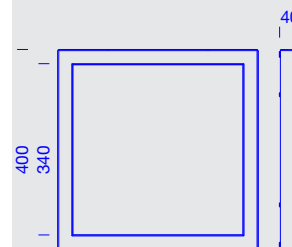

Technical data