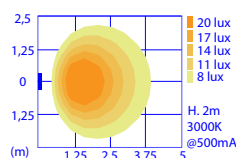

**PIX 40
LED
230V**

POWER SUPPLY INCLUDED

50 40 3X6
16W / 23W LED
220-240V 0/50/60Hz
power supply included
Class I

**SETTING POWER SUPPLY
INCLUDED**

**MOD OFF = 16W (default setting)
MOD ON = 23W**

A A+ A++

applique

**PIX 40
LED
230V 1-10V**

POWER SUPPLY DIMMABLE INCLUDED

50 40 4X6
16W / 23W LED
220-240V 0/50/60Hz
Dimmable 1-10V
power supply included
Class I

**SETTING POWER SUPPLY
INCLUDED**

**MOD OFF = 16W (default setting)
MOD ON = 23W**

A A+ A++

How to create the product code?

WHITE versions available:
1 = 16W 3000K (1862 lm)
6 = 16W 4000K (2234 lm)

WHITE versions available:
1 = 23W 3000K (2020 lm)
6 = 23W 4000K (2425 lm)

**SETTING POWER SUPPLY
INCLUDED**

**MOD OFF = 16W (default setting)
MOD ON = 23W**

How to create the product code?

WHITE versions available:
1 = 16W 3000K (1862 lm)
6 = 16W 4000K (2234 lm)

WHITE versions available:
1 = 23W 3000K (2020 lm)
6 = 23W 4000K (2425 lm)

**SETTING POWER SUPPLY
INCLUDED**

**MOD OFF = 16W (default setting)
MOD ON = 23W**

Technical data