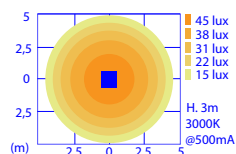

**MOD OFF = 16W (default setting)
MOD ON = 23W**

A A+ A++

downlight

applique

How to create the product code?

WHITE versions available:
1 = 16W 3000K (1862 lm)
6 = 16W 4000K (2234 lm)

WHITE versions available:
1 = 23W 3000K (2020 lm)
6 = 23W 4000K (2425 lm)