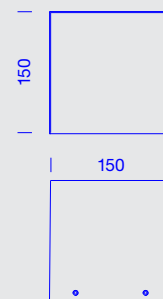

Technical data