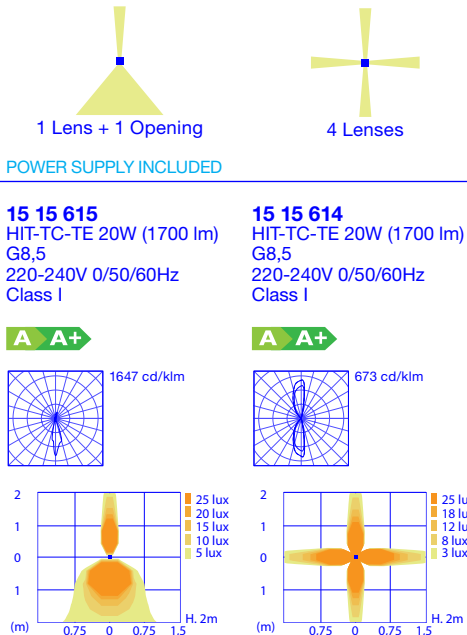

A A+ A++

How to create
the product code?

WHITE versions available:
1 = 12W 3000K (1740 lm)
6 = 12W 4000K (1830 lm)

How to create
the product code?

WHITE versions available:
1 = 24W 3000K (3480 lm)
6 = 24W 4000K (3660 lm)

Technical data

LAMP 230V

POWER SUPPLY INCLUDED

LAMP 230V

POWER SUPPLY INCLUDED

LAMP 230V

POWER SUPPLY INCLUDED

Technical data