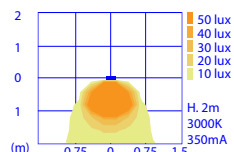

15 20 6X1
12W LED
220-240V 0/50/60Hz
power supply included
Class I

A A+ A++