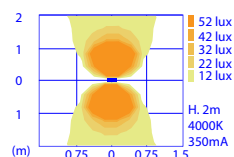

15 20 6X2
24W LED
220-240V 0/50/60Hz
power supply included
Class I

A A+ A++