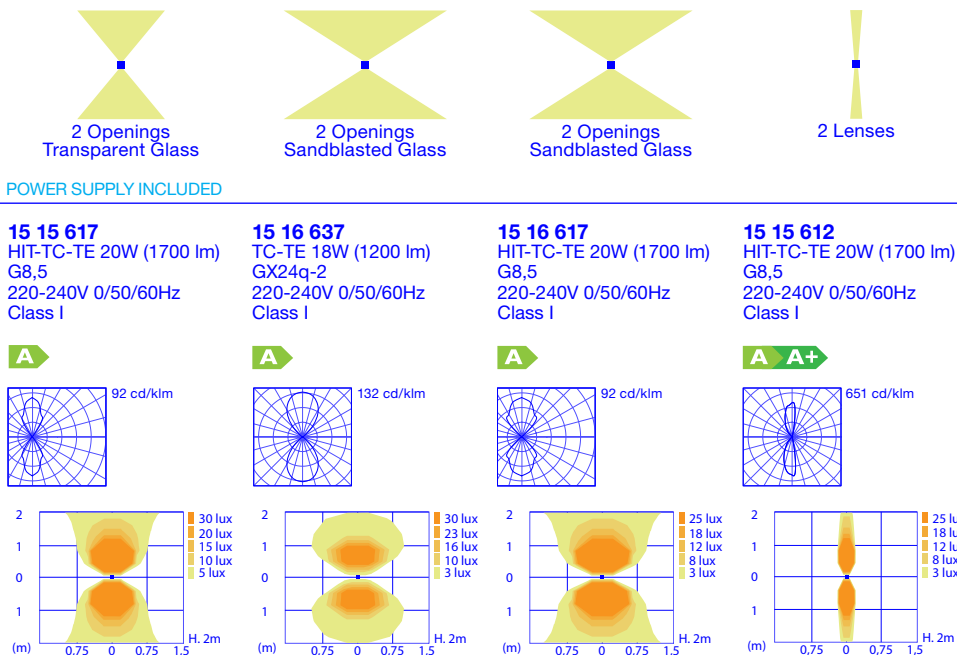

A A+ A++

How to create
the product code?

WHITE versions available:
1 = 12W 3000K (1740 lm)
6 = 12W 4000K (1830 lm)

How to create
the product code?

WHITE versions available:
1 = 24W 3000K (3480 lm)
6 = 24W 4000K (3660 lm)

Technical data

LAMP 230V

POWER SUPPLY INCLUDED

LAMP 230V

POWER SUPPLY INCLUDED

LAMP 230V

POWER SUPPLY INCLUDED

Technical data