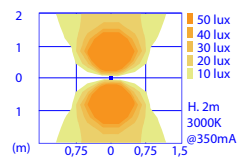

A A+ A++

How to create
the product code?

WHITE versions available:
1 = 12W 3000K (1740 lm)
6 = 12W 4000K (1830 lm)

How to create
the product code?

WHITE versions available:
1 = 24W 3000K (3480 lm)
6 = 24W 4000K (3660 lm)