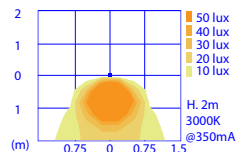

15 21 6X1
12W LED
220-240V 0/50/60Hz
power supply included
Class I

A A+ A++