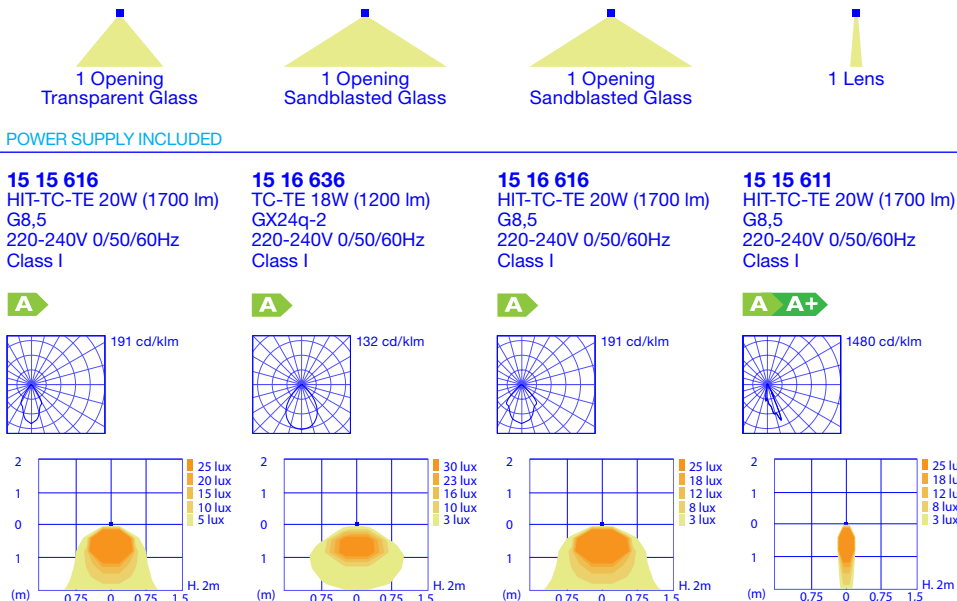

A A+ A++

2 Openings
Transparent Glass

2 Openings
Sandblasted Glass

2 LED
230V

POWER SUPPLY INCLUDED

15 20 6X2
24W LED
220-240V 0/50/60Hz
power supply included
Class I

A A+ A++

15 21 6X2
24W LED
220-240V 0/50/60Hz
power supply included
Class I

A A+ A++

How to create
the product code?

WHITE versions available:
1 = 12W 3000K (1740 lm)
6 = 12W 4000K (1830 lm)

How to create
the product code?

WHITE versions available:
1 = 24W 3000K (3480 lm)
6 = 24W 4000K (3660 lm)

Technical data

LAMP 230V

POWER SUPPLY INCLUDED

LAMP 230V

POWER SUPPLY INCLUDED

LAMP 230V

POWER SUPPLY INCLUDED

Technical data