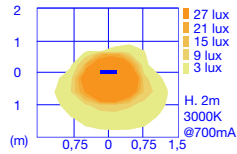

3 LED
230V

Horizontal
Horizontale

Single emission

POWER SUPPLY INCLUDED

19 67 61X

7W LED
220-240V 0/50/60Hz
power supply included
Class II

A A+ A++