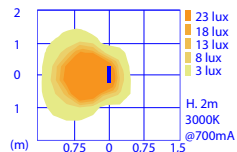

19 66 61X
7W LED
220-240V 0/50/60Hz
power supply included
Class II

A A+ A++

How to create the product code?

WHITE versions available:
1 = 3000K (660 lm)
6 = 4000K (750 lm)

6 LED
230V
Vertical

Double emission