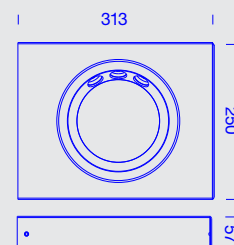

POWER SUPPLY INCLUDED

19 66 62X
14W LED
220-240V 0/50/60Hz
power supply included
Class II

A A+ A++

How to create the product code?

WHITE versions available:
1 = 3000K (1320 lm)
6 = 4000K (1500 lm)

Technical data