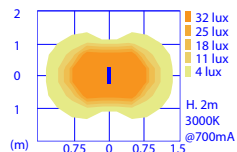

19 66 62X
14W LED
220-240V 0/50/60Hz
power supply included
Class II

A A+ A++