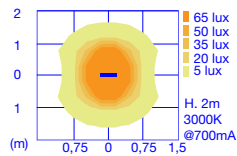

19 67 62X

14W LED
220-240V 0/50/60Hz
power supply included
Class II

A A+ A++