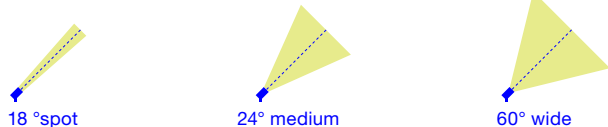

COB LED 230V

POWER SUPPLY INCLUDED

88 14 5X1
18W LED
220-240V 0/50/60Hz
power supply included
Class I

A A+ A++

88 14 5X3
18W LED
220-240V 0/50/60Hz
power supply included
Class I

A A+ A++

88 14 5X8
18W LED
220-240V 0/50/60Hz
power supply included
Class I

A A+ A++

How to create the product code?

WHITE versions available:
1 = 3000K (2000 lm)
6 = 4000K (2200 lm)

COB LED DYNAMIC RGBW max. 500mA

POWER SUPPLY TO BE ORDERED SEPARATELY

88 14 501
24W LED RGBW
max. 500mA
4 channels + 1 channel NTC
power supply excluded
Class III

A A+ A++

88 14 503
24W LED RGBW
max. 500mA
4 channels + 1 channel NTC
power supply excluded
Class III

A A+ A++

88 14 508
24W LED RGBW
max. 500mA
4 channels + 1 channel NTC
power supply excluded
Class III

A A+ A++

Control systems for dynamic light p. 374
Systèmes de contrôle pour lumière dynamique p. 374