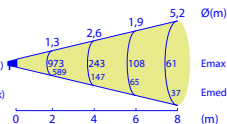

88 14 5X3
18W LED
220-240V 0/50/60Hz
power supply included
Class I

A A+ A++