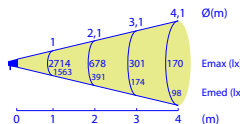

A A+ A++

How to create the product code?

WHITE versions available:
1 = 3000K (2000 lm)
6 = 4000K (2200 lm)

COB LED DYNAMIC RGBW max. 500mA

POWER SUPPLY TO BE ORDERED SEPARATELY

88 14 501
24W LED RGBW
max. 500mA
4 channels + 1 channel NTC
power supply excluded
Class III