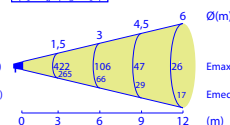

A A+ A++

84 23 2X8
10W LED
220-240V 0/50/60Hz
power supply included
Class I

A A+ A++

How to create the product code?

WHITE versions available:
1 = 3000K (990 lm)
6 = 4000K (1140 lm)

Other versions available
ON REQUEST:
9 = 2700K (990 lm)
7 = 5000K (1140 lm)
4 = Amber
2 = Red
3 = Green
5 = Blue