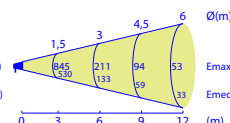

84 23 3X3
20,5W LED
220-240V 0/50/60Hz
power supply included
NTC included
Class I

A A+ A++