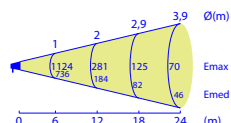

84 23 3X1
20,5W LED
220-240V 0/50/60Hz
power supply included
NTC included
Class I

A A+ A++