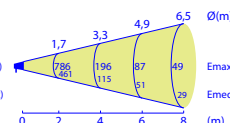

84 23 3X8
20,5W LED
220-240V 0/50/60Hz
power supply included
NTC included
Class I

A A+ A++

How to create the product code?

WHITE versions available:
1 = 3000K (1980 lm)
6 = 4000K (2250 lm)
Other versions available
ON REQUEST:
9 = 2700K (1980 lm)
7 = 5000K (2250 lm)
4 = Amber
2 = Red
3 = Green
5 = Blue