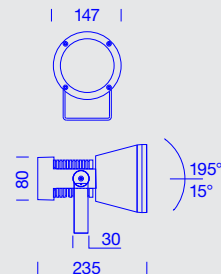

Technical data

ACCESSORIES

89 18 670
Ellipsoidal filter
Filtre Elliptique

89 18 675
Sandblasted filter
Filtre Sablé

89 05 015 .01
Visor shield
Visière

89 05 085 .01
Tube shield
Canon de lumière

89 51 040
Connection to the pole Ø 60 mm
Collier de fixation pour mât de diamètre 60 mm

89 51 045
Connection to the pole Ø 102 mm
Collier de fixation pour mât de diamètre 102 mm

89 51 050
Connection to the pole Ø 114 mm
Collier de fixation pour mât de diamètre 114 mm

89 17 007
IP68 Gel Connector
max. 3 x 1,5 mm² Ø 7 - 12 mm
Connecteur rapide IP68
Ø 7 - 12 mm max. 3 x 1,5mm²

89 17 004
IP68 Gel Connector
max. 3 x 4 mm² Ø 9,5 - 12 mm
Connecteur gel IP68
max. 3 x 4 mm² Ø 9,5 - 12 mm

90 05 600
Spike for floodlight
Piquet pour Projecteur