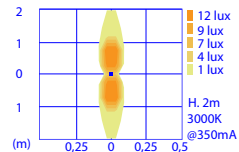

A A+ A++

2 Lenses

1 lens + 1 Opening

How to create the product code?

WHITE versions available:
1 = 3000K (165 lm)
6 = 4000K (190 lm)

Other versions available
ON REQUEST:
9 = 2700K (165 lm)
7 = 5000K (190 lm)
4 = Amber
2 = Red
3 = Green
5 = Blue

4 Lenses

10 09 6X5
3W LED
220-240V 50/60Hz
power supply included
Class I

A A+ A++

How to create the product code?

WHITE versions available:
1 = 3000K (330 lm)
6 = 4000K (380 lm)

Other versions available
ON REQUEST:
9 = 2700K (330 lm)
7 = 5000K (380 lm)
4 = Amber
2 = Red
3 = Green
5 = Blue