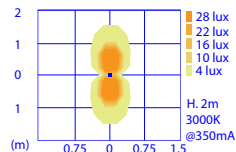

4 Openings
Transparent Glass

10 09 6X2
3W LED
220-240V 50/60Hz
power supply included
Class I

A A+ A++