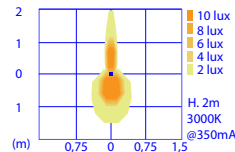

A A+ A++

2 Lenses

1 lens + 1 Opening

How to create the product code?

WHITE versions available:
1 = 3000K (165 lm)
6 = 4000K (190 lm)

Other versions available
ON REQUEST:
9 = 2700K (165 lm)
7 = 5000K (190 lm)
4 = Amber
2 = Red
3 = Green
5 = Blue

4 Lenses

10 09 6X5
3W LED
220-240V 50/60Hz
power supply included
Class I

A A+ A++

How to create the product code?

WHITE versions available:
1 = 3000K (330 lm)
6 = 4000K (380 lm)

Other versions available
ON REQUEST:
9 = 2700K (330 lm)
7 = 5000K (380 lm)
4 = Amber
2 = Red
3 = Green
5 = Blue