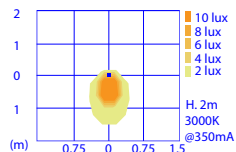

POWER SUPPLY INCLUDED

10 11 6X1
4W LED
220-240V 0/50/60Hz
power supply included
Class I

A A+ A++