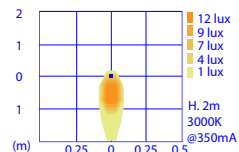

A A+ A++

2 Lenses

1 lens + 1 Opening

How to create the product code?

WHITE versions available:
1 = 3000K (165 lm)
6 = 4000K (190 lm)

Other versions available
ON REQUEST:
9 = 2700K (165 lm)
7 = 5000K (190 lm)
4 = Amber
2 = Red
3 = Green
5 = Blue