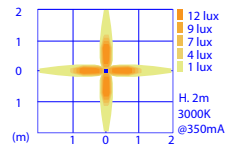

10 09 6X4
6W LED
220-240V 50/60Hz
power supply included
Class I

A A+ A++