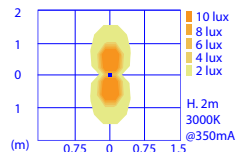

2 Openings
Sandblasted Glass

1 LED
230V

POWER SUPPLY INCLUDED

10 11 6X2
4W LED
220-240V 0/50/60Hz
power supply included
Class I

A A+ A++