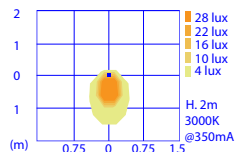

2 Openings
Transparent Glass

10 09 6X1
1,5W LED
220-240V 50/60Hz
power supply included
Class I

A A+ A++