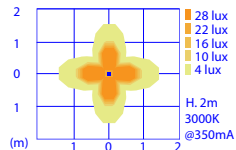

1 LED
230V

1 Opening
Transparent Glass
POWER SUPPLY INCLUDED

1 Lens

10 09 6X6
1,5W LED
220-240V 0/50/60Hz
power supply included
Class I

A A+ A++

2 Openings
Transparent Glass

10 09 6X1
1,5W LED
220-240V 50/60Hz
power supply included
Class I

A A+ A++

2 Lenses

1 lens + 1 Opening

How to create the product code?

WHITE versions available:
1 = 3000K (165 lm)
6 = 4000K (190 lm)

Other versions available
ON REQUEST:
9 = 2700K (165 lm)
7 = 5000K (190 lm)
4 = Amber
2 = Red
3 = Green
5 = Blue

2 LED
230V

POWER SUPPLY INCLUDED

10 09 6X7
3W LED
220-240V 0/50/60Hz
power supply included
Class I

A A+ A++

4 Openings
Transparent Glass

10 09 6X2
3W LED
220-240V 50/60Hz
power supply included
Class I

A A+ A++

4 Lenses

10 09 6X5
3W LED
220-240V 50/60Hz
power supply included
Class I

A A+ A++

How to create the product code?

WHITE versions available:
1 = 3000K (330 lm)
6 = 4000K (380 lm)

Other versions available
ON REQUEST:
9 = 2700K (330 lm)
7 = 5000K (380 lm)
4 = Amber
2 = Red
3 = Green
5 = Blue

4 LED
230V

POWER SUPPLY INCLUDED

10 09 6X8
6W LED
220-240V 0/50/60Hz
power supply included
Class I

A A+ A++

10 09 6X4
6W LED
220-240V 50/60Hz
power supply included
Class I

A A+ A++

How to create the product code?

WHITE versions available:
1 = 3000K (660 lm)
6 = 4000K (760 lm)

Other versions available
ON REQUEST:
9 = 2700K (660 lm)
7 = 5000K (760 lm)
4 = Amber
2 = Red
3 = Green
5 = Blue