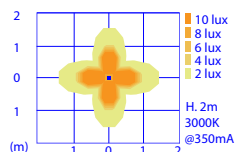

4 Openings
Sandblasted Glass

1 LED
230V

POWER SUPPLY INCLUDED

10 11 6X4
4W LED
220-240V 0/50/60Hz
power supply included
Class I

A A+ A++

How to create the product code?

WHITE versions available:
1 = 3000K (550 lm)
6 = 4000K (590 lm)

How to create the product code?

WHITE versions available:
1 = 3000K (330 lm)
6 = 4000K (380 lm)

How to create the product code?

WHITE versions available:
1 = 3000K (660 lm)
6 = 4000K (760 lm)

Technical data