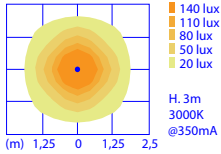

LED 230V POWER SUPPLY INCLUDED

45 20 3X8
12W LED
220-240V 50/60Hz
power supply included
Class I

A A+ A++

How to create the product code?

WHITE versions available:
1 = 3000K (1740 lm)
6 = 4000K (1830 lm)

LED 230V POWER SUPPLY INCLUDED