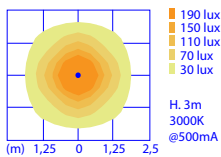

LED 230V POWER SUPPLY INCLUDED

45 20 3X8
12W LED
220-240V 50/60Hz
power supply included
Class I

A A+ A++

How to create the product code?

WHITE versions available:
1 = 3000K (1740 lm)
6 = 4000K (1830 lm)

LED 230V POWER SUPPLY INCLUDED

45 20 5X8
17W LED
220-240V 50/60Hz
power supply included
Class I

A A+ A++

How to create the product code?

WHITE versions available:
1 = 3000K (2400 lm)
6 = 4000K (2510 lm)

Technical data

ACCESSORIES

89 54 001.01
Black decorative ring
Anneau décoratif noir

89 54 001.06
Grey decorative ring
Anneau décoratif gris

89 54 001.02
White decorative ring
Anneau décoratif blanc

89 54 001.70
Red decorative ring
Anneau décoratif rouge

89 54 001.04
Stainless steel finish decorative ring
Anneau décoratif finition inox