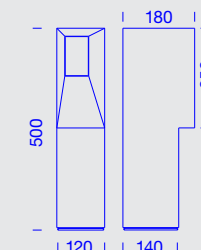

A A+ A++

1 Opening

60 91 9X9
8W LED
220-240V 50/60Hz
power supply included
Class I
Lava Colour

A A+ A++

How to create the product code?

WHITE versions available:
1 = 3000K (1000lm)
6 = 4000K (1080lm)

Technical data

BLOCK 03
LED 230V

H. 700 mm

2 Opening
POWER SUPPLY INCLUDED

60 90 6X9
16W LED
220-240V 50/60Hz
power supply included
Class I
Neutral Colour

A A+ A++

2 Opening

60 90 8X9
16W LED
220-240V 50/60Hz
power supply included
Class I
Anthracite Colour