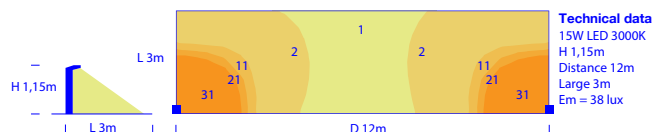

LED
230V
H. 1150 mm

POWER SUPPLY AND NTC INCLUDED

42 70 1X9
18W LED
220-240V 0/50/60Hz
power supply included
NTC included
Class II

A A+ A++

How to create the product code?

WHITE versions available:
1 = 3000K (2200 lm)
6 = 4000K (2300 lm)