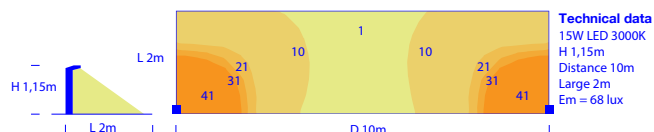

LED
230V
H. 1150 mm

POWER SUPPLY AND NTC INCLUDED

42 70 1X9
18W LED
220-240V 0/50/60Hz
power supply included
NTC included
Class II

A A+ A++

How to create the product code?

WHITE versions available:
1 = 3000K (2200 lm)
6 = 4000K (2300 lm)