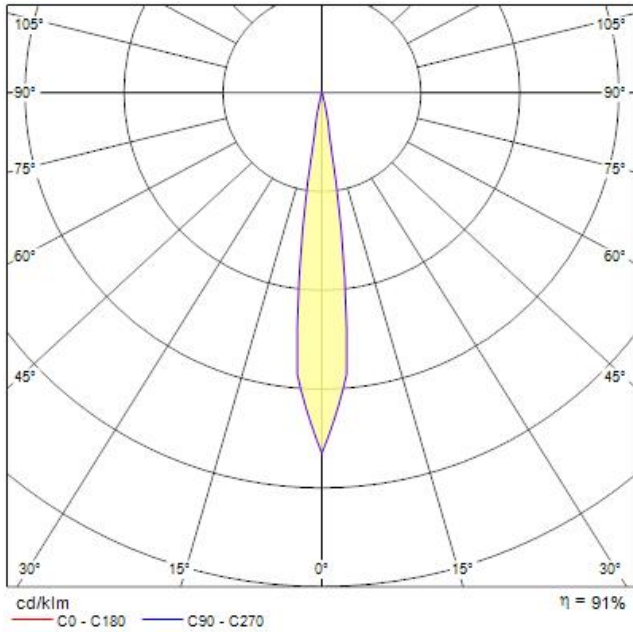

LyteLab

Lytelab 4K DALI Dim L3 Wht

2057335

PHOTOMETRY