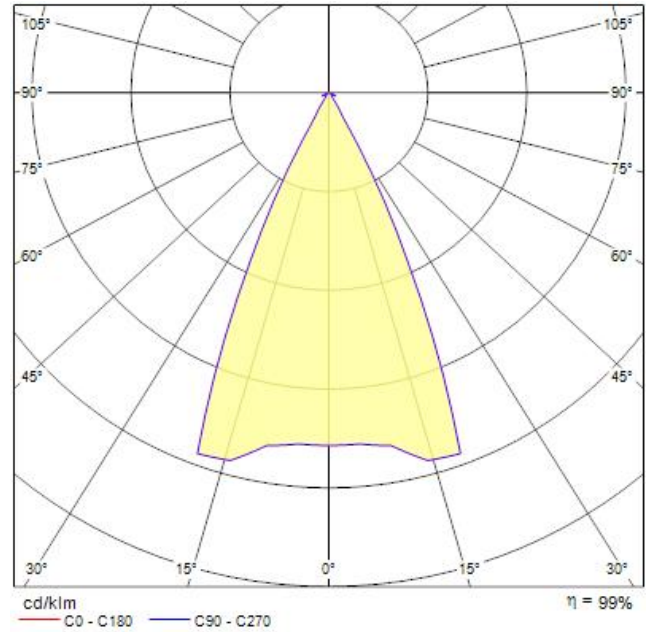

LyteLab

Lytelab 4K DALI Dim L3 Wht

2057335

PHOTOMETRY