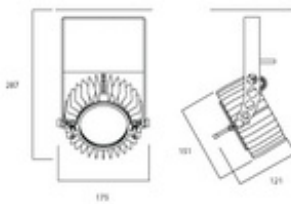

Optical data

CRI (Ra)	85
Beam angle(°)	15°, 50°
Colour temperature (K)	4000
Luminous flux (lm)	1373 / 2343
Dimming range	DALI
Distribution type	Adjustable

Electrical data

Total power consumption (W)	43W
Voltage (V)	220-240
Lamps	43W LED
Number of circuits	3
Number of heads	1
Transformer availability	Included
Transformer mounting	Integral
Total number of lamps	1

LyteLab

Lytelab 4K DALI Dim L3 Wht

2057335

Physical data

Weight (kg)	1.50
Colour	White
Lamp included	Yes
Included lamp	Integrated LED
Height (mm)	287
Diameter (mm)	151
Diffuser finish	Fresnel lens for accent lighting
Diffuser material	PMMA
Single package dimensions (L x W x H) (cm)	36.50 x 19.00 x 13.00
Outer package dimensions (L x W x H) (cm)	36.50 x 19.00 x 13.00

LyteLab

Lytelab 4K DALI Dim L3 Wht

2057335

PHOTOMETRY

TECHNICAL DRAWINGS

ENERGY LABEL

LyteLab

Lytelab 4K DALI Dim L3 Wht