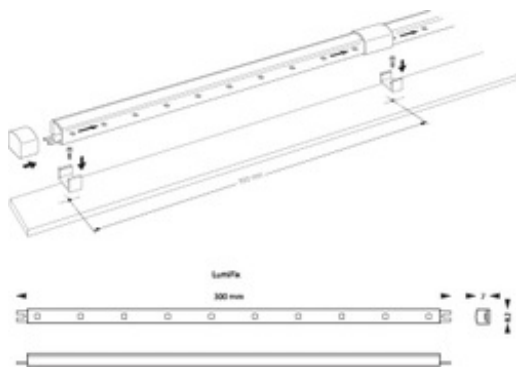

LumiFix LED Kit

LumiFix LED CWH

3036700

DATA TABLE

General data

Technology	LED
Ordering number	3036700
EAN code	8711971367000
E-number FI	4270011
E-number SE	7558440
Certifications	F-mark, MM-mark
Mount	Ceiling surface
Long description	Low profile CREE LED Kit. Rated voltage: 220-240V (24VDC). Power consumption KIT 6W. High efficacy and low power consumption. Easy installation Plug and Play. Light source included. . The Kit includes: 4x 300mm single strips. 4x 10pc Cree high brightness SMD LEDs per strip. 4x rigid connectors and 5x mounting hangers. 1x DC24V CE LED driver. 1x bendable DC cable and 1x end-cap
Product name	LumiFix LED CWH
Environment	Interior
Sales pack quantity	1

Physical data

Weight (kg)	0.20
Lamp included	Yes
Included lamp	Integrated LED
Width (mm)	8
Length (mm)	1200
IP rating	20
Single package dimensions (L x W x H) (cm)	31.00 x 7.00 x 4.00
Outer package dimensions (L x W x H) (cm)	31.00 x 7.00 x 4.00

Distance [m] Cone diameter [m] Illuminance [lx]
 — C0 - C180 (Half beam angle: 100.2°)
 — C90 - C270 (Half beam angle: 111.0°)

TECHNICAL DRAWINGS

ENERGY LABEL

LumiFix LED Kit

LumiFix LED CWH

3036700