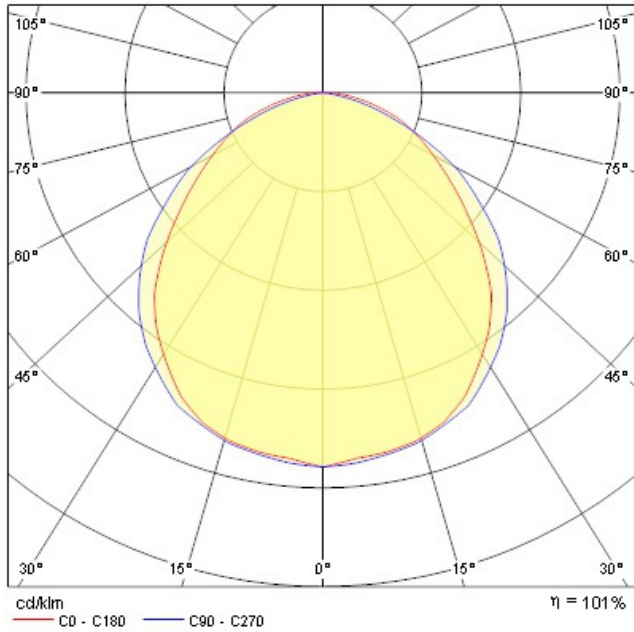

LumiFix LED Kit

LumiFix LED CWH

3036700

PHOTOMETRY