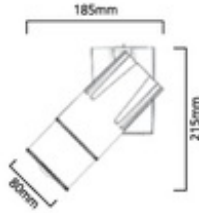

Beacon Projector Gobo 3K

GOBO ADJ DIM L1 3K

2055161

TECHNICAL DRAWINGS