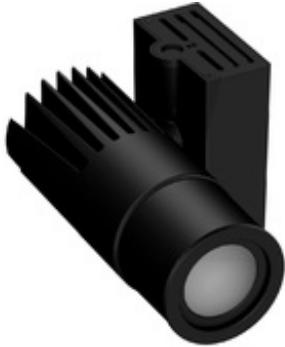

## Beacon Projector Gobo 3K

GOBO ADJ DIM L1 3K

2055161

### Range features

- The Beacon Projector Gobo gives the ability to project an image, pattern or wording onto most surfaces.
- Ideal for retail and display environments
- 3 types of Gobo material can be inserted: - acetate - metal- glass
- High output 26W cutting-edge LED
- IR/UV free light source without heat radiation
- High colour rendering index, typical Ra95
- Fully dimmable from 100% to 3% using discrete on-board dimming (DALI 0%)
- Long life up to 50K hours
- Low maintenance and discrete lighting solution

#### General data

<b>Technology</b>	LED
<b>Ordering number</b>	2055161
<b>EAN code</b>	5025768551613
<b>Mount</b>	Single circuit track
<b>Long description</b>	The Beacon Projector Gobo gives the ability to project an image, pattern or wording onto most surfaces.. Ideal for retail and display environments. 3 types of Gobo material can be inserted: - acetate - metal- glass. High output 26W cutting-edge LED. IR/UV free light source without heat radiation . High colour rendering index, typical Ra95. Fully dimmable from 100% to 3% using discrete on-board dimming (DALI 0%). Long life up to 50K hours. Low maintenance and discrete lighting solution
<b>Product name</b>	GOBO ADJ DIM L1 3K
<b>Environment</b>	Interior
<b>General application</b>	Museum & Gallery
<b>Housing</b>	Steel
<b>Specific application</b>	Museum & Gallery, Retail, Track lighting
<b>Sales pack quantity</b>	1