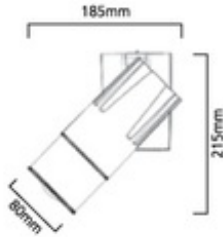

Beacon Projector Framing 3K

FRAM ADJ DIM L1 3K

2055136

TECHNICAL DRAWINGS