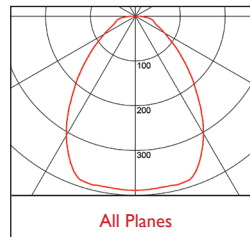

Photometrics

469 DLOR: 0.80