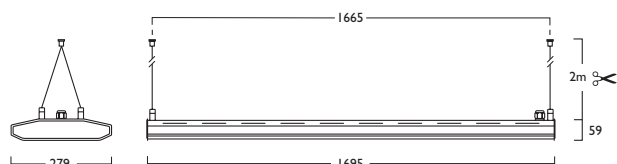

Vertigo® Duet Linear Plus Highbay

LED

211W LED _ _ **495** _ **LED** _ **211** _ _ **+** _ **469**

LED & PIR

211W LED _ _ **496** _ **LED** _ **211** _ _ **+** _ **469**

PIR versions not suitable for use with Gear Types J and K