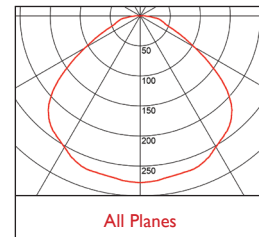

470 DLOR: 0.80

Suspensions and Mounting details shown over