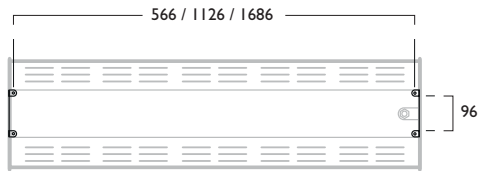

SM Surface

TM Trunking

Fixing Centres

Duet / Duet Linear / Duet Linear Plus

PN Suspended

GR Gripple

SM Surface

TM Trunking