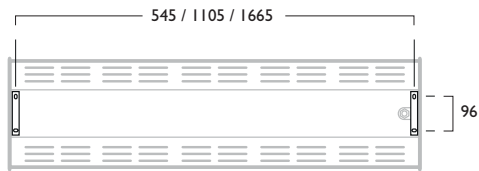

SM Surface

TM Trunking

Fixing Centres

Duet / Duet Linear / Duet Linear Plus

PN Suspended

GR Gripple

SM Surface

TM Trunking