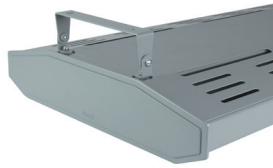

Vertigo® Duet Linear Plus Highbay Suspensions & Mounting

Fixing Types

PN Pendant

GR Gripple

SM Surface

TM Trunking

Fixing Centres

Duet / Duet Linear / Duet Linear Plus

PN Suspended

GR Gripple

SM Surface

TM Trunking