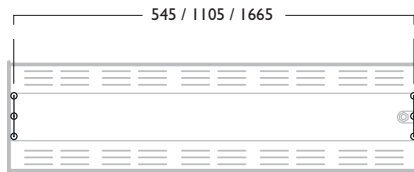

SM Surface

TM Trunking

Fixing Centres

Duet / Duet Linear / Duet Linear Plus

PN Suspended

GR Gripple

SM Surface

TM Trunking