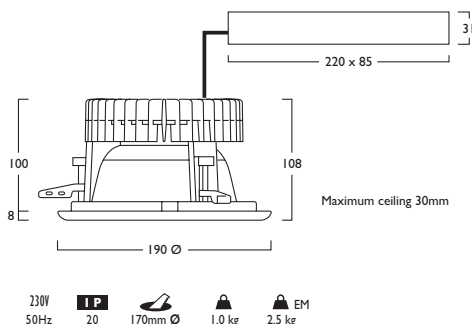

Soledo®

LED

8W	LED	ID244	LED	08	+	370
12W	LED	ID244	LED	12	+	370
17W	LED	ID244	LED	17	+	370
22W	LED	ID244	LED	22	+	370
33W	LED	ID244	LED	33	+	435

- Efficacies up to 122 lm/W
- Available in a choice of lumen outputs, delivering up to 5279 lumens
- UGR <22 (<19 with anti-glare louvre option)
- Life expectancy (up to 22W) in excess of 50,000 hours (L80 B10)
- Life expectancy (33W) in excess of 60,000 hours (L70 B10)
- Colour stability within 3 MacAdams
- Positive clamp fixings for ease of installation
- Wide range of options for customisation

Gear types F & G must be operated through a DSI

- A** Integral Driver
- E** Emergency
- F** Digital Dim
- G** Digital Dim + Emergency
- J** Switch Dim
- K** Switch Dim + Emergency
- S** DALI Dim
- T** DALI Dim + Emergency
- C** DALI Dim + DALI Emergency

230V 50Hz IP20 170mm Ø 1.0 kg 2.5 kg EM

Hacel®
Fluent in Lighting

Soledo®

Photometrics

370 DLOR: 0.97

371 DLOR: 0.80

435 DLOR: 0.80

Soledo® Options