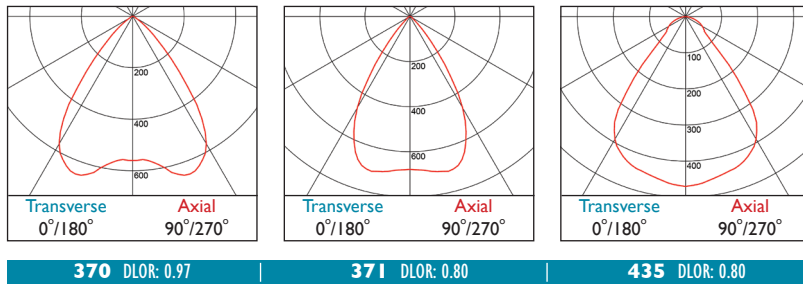

Soledo® Surface

Photometrics