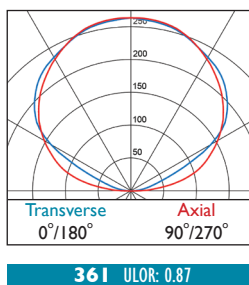

3 Warm White LED (3000K)	CRI 80	
	22W	28W
Lumen Output	2900 lm	3560 lm
LOR	0.87	0.87
CRI	80	80
Total Power	24.6W	31.4W
Power Factor	0.97	0.97
Running Current	0.11A	0.14A
Inrush Current	9A (40us)	9A (40us)
Efficacy	102 lm/W	98 lm/W
Emergency Output (BLF)	N/A	N/A

4 Neutral White LED (4000K)	CRI 80	
	22W	28W
Lumen Output	3240 lm	3960 lm
LOR	0.87	0.87
CRI	80	80
Total Power	24.6W	31.4W
Power Factor	0.97	0.97
Running Current	0.11A	0.14A
Inrush Current	9A (40us)	9A (40us)
Efficacy	114 lm/W	109 lm/W
Emergency Output (BLF)	N/A	N/A

SkyWay Indirect

1200mm Modules

LED

22W	LED	1200mm	SW354	LED	22	361
28W	LED	1200mm	SW354	LED	28	361

330V
50Hz

IP
20

7.0 kg

- Zhaga Book 7 LED
- Available in a choice of lumen outputs, delivering up to 3960 lumens
- Efficacies up to 114 lm/W
- Slim profile seamlessly integrating style, performance and function
- Life expectancy in excess of 60,000 hours (L70 B10)
- Colour stability within 3 MacAdams
- Seven wire 16A harness with pushfit terminals fitted as standard to every module
- Indirect Modules cannot be Emergency