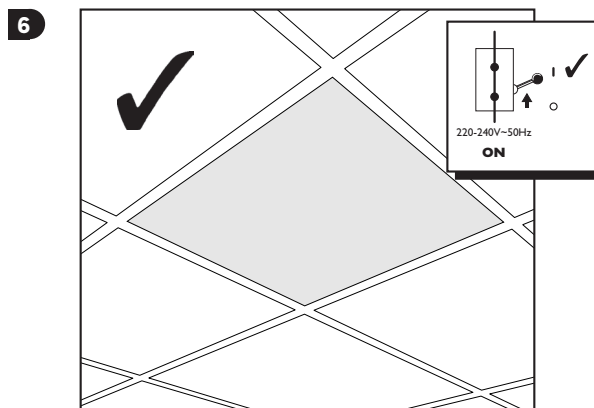

## Installation

**NB:** An earth cable is supplied for earthing the luminaire head

**NB:** For Emergency versions ensure battery bullet connection is made only when a permanent mains supply is present.

**NB:** Wearing latex gloves will prevent marking