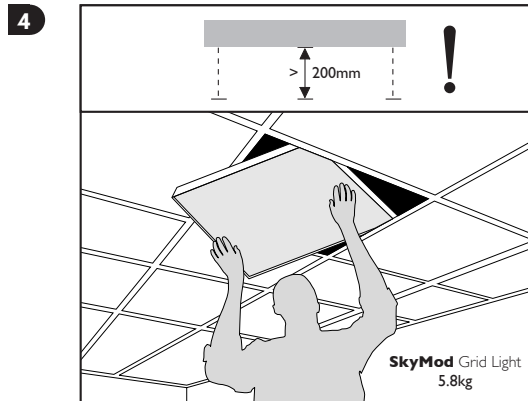

## Installation

**NB:** An earth cable is supplied for earthing the luminaire head

**NB:** For Emergency versions ensure battery bullet connection is made only when a permanent mains supply is present.

**NB:** Wearing latex gloves will prevent marking