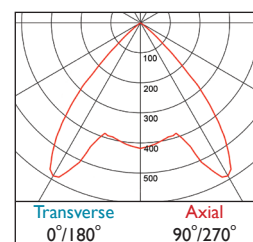

230V
50Hz IP 20 50mm 2.0 kg

	CRI 80	8W	12W	17W
3 Warm White LED (3000K)				
Lumen Output		1085 lm	1540 lm	2100 lm
LOR		0.87	0.87	0.87
CRI		80	80	80
Total Power		9.1W	13.1W	18.2W
Power Factor		0.90	0.95	0.93
Running Current		0.04A	0.06A	0.09A
Inrush Current		8.0A (80us)	15.0A (204us)	8.0A (80us)
Efficacy		103 lm/W	102 lm/W	100 lm/W
Emergency Output (BLF)		N/A	N/A	N/A
4 Neutral White LED (4000K)				
Lumen Output		1150 lm	1630 lm	2229 lm
LOR		0.87	0.87	0.87
CRI		80	80	80
Total Power		9.1W	13.1W	18.2W
Power Factor		0.90	0.95	0.93
Running Current		0.04A	0.06A	0.09A
Inrush Current		8.0A (80us)	15.0A (204us)	8.0A (80us)
Efficacy		109 lm/W	108 lm/W	106 lm/W
Emergency Output (BLF)		N/A	N/A	N/A

Photometrics

424 DLOR: 0.87

Sequa Eco

LED

8W	LED	PN982	LED	08	I	+	424
12W	LED	PN982	LED	12	I	+	424
17W	LED	PN982	LED	17	I	+	424

- Sequa Eco features a stylish subtly ribbed opal acrylic refractor
- Available in a choice of lumen outputs, delivering up to 2229 lumens
- Efficacies up to 109 lm/W
- Life expectancy in excess of 50,000 hours (L80 B10)
- Glare free balanced illumination
- 2m Suspension Wire with chrome clutch adjustment supplied as standard
- Colour stability with 3 MacAdams
- Colour options apply to ceiling plate