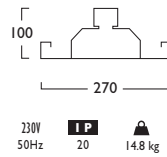

Image

- Luminaires and accessories are co-ordinated to create a total image
- To create individuality, corporate colours are available to special order to further enhance brand appeal

	CRI 80	25W	46W
3 Warm White LED (3000K)			
Lumen Output		4086 lm	6930 lm
LOR		0.87	0.87
CRI		80	80
Total Power		26.3W	50.8W
Power Factor		0.98	0.95
Running Current		0.12A	0.23A
Inrush Current		32.0A (240us)	33.0A (250us)
Efficacy		135 lm/W	118 lm/W
Emergency Output (BLF)		449 (11%)	415 (6%)
4 Neutral White LED (4000K)			
Lumen Output		4268 lm	7240 lm
LOR		0.87	0.87
CRI		80	80
Total Power		26.3W	50.8W
Power Factor		0.98	0.95
Running Current		0.12A	0.23A
Inrush Current		32.0A (240us)	33.0A (250us)
Efficacy		141 lm/W	123 lm/W
Emergency Output (BLF)		469 (11%)	434 (6%)