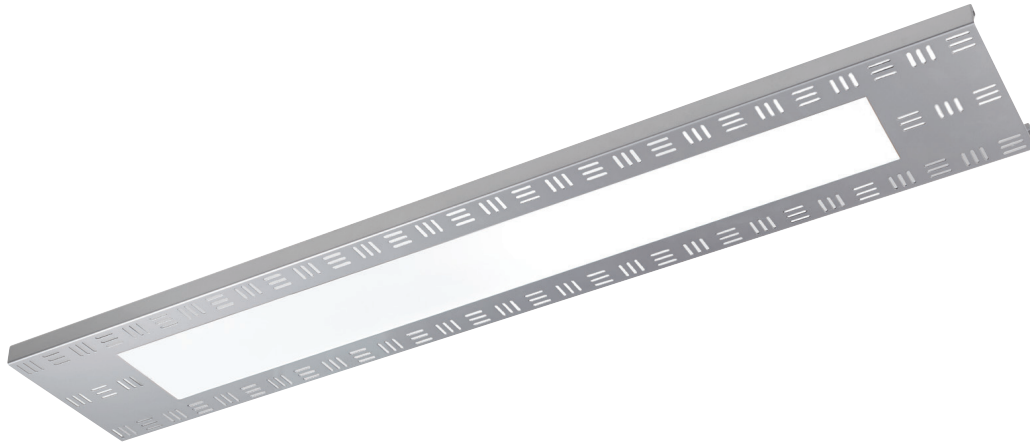

CRI 80	25W	46W
3 Warm White LED (3000K)			
Lumen Output		4086 lm	6930 lm
LOR		0.87	0.87
CRI		80	80
Total Power		26.3W	50.8W
Power Factor		0.98	0.95
Running Current		0.12A	0.23A
Inrush Current		32.0A (240us)	33.0A (250us)
Efficacy		135 lm/W	118 lm/W
Emergency Output (BLF)		449 (11%)	415 (6%)
4 Neutral White LED (4000K)			
Lumen Output		4268 lm	7240 lm
LOR		0.87	0.87
CRI		80	80
Total Power		26.3W	50.8W
Power Factor		0.98	0.95
Running Current		0.12A	0.23A
Inrush Current		32.0A (240us)	33.0A (250us)
Efficacy		141 lm/W	123 lm/W
Emergency Output (BLF)		469 (11%)	434 (6%)

Network Opal

Opal - 1500mm Modules

LED

25W LED	NW159	LED	25	402
46W LED	NW159	LED	46	402

- Opal LED Fascias offer superior uniform light distribution with an exceptional LOR of 0.87
- Zhaga Book 7 LED
- High quality polycarbonate diffuser with wipe clean surface
- Available in a choice of lumen outputs, delivering up to 7240 lumens
- Efficacies up to 141 lm/W
- Life expectancy of 51,000 hours (L80 B10)

Gear types F & G must be operated through a DSI

- **A** Integral Driver
- **E** Emergency
- **F** Digital Dim
- **G** Digital Dim + Emergency
- **J** Switch Dim
- **K** Switch Dim + Emergency
- **S** DALI Dim
- **T** DALI Dim + Emergency
- **C** DALI Dim + DALI Emergency

3 Warm (3000K) **4** Neutral (4000K)

1 White (RAL 9010) **2** Urban Graphite (RAL 7046) **3** Black (RAL 9005)

Tel: (0191) 280 9911 Email: technical@hacel.co.uk Web: www.hacel.co.uk