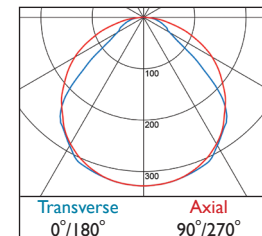

Photometrics

402 DLOR: 0.87

Hacel®
Fluent in Lighting