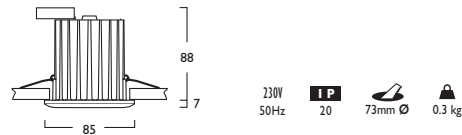

3	Warm White LED (2800K)	CRI 80 7W
	Lumen Output	550 lm
	LOR	1.0
	CRI	80
	Total Power	7.0W
	Power Factor	N/a
	Running Current	0.03A
	Inrush Current	N/a
	Efficacy	78 lm/W
	Emergency Output (BLF)	N/A
4	Neutral White LED (4000K)	CRI 80 7W
	Lumen Output	550 lm
	LOR	1.0
	CRI	80
	Total Power	7.0W
	Power Factor	N/a
	Running Current	0.03A
	Inrush Current	N/a
	Efficacy	78 lm/W
	Emergency Output (BLF)	N/A

Minoso

LED
☀️
😊
🏠
📏
📐
🔒

7W
LED
GU10
ID090
A
LED
07

- Precision die cast design for maximum performance and reliability
- Efficacies up to 78 lm/W
- Delivering a lumen output of up to 550 lumens
- Complete with branded dimmable LED lamp (replaceable)
- Life expectancy in excess of 50,000 hours (L70 B50)
- Dimmable with most leading edge dimmers

- A No control gear 230V
- 3 Warm (2800K) 4 Neutral (4000K)
- 1 White (RAL 9010) 2 Urban Graphite (RAL 7046) 3 Black (RAL 9005)

Tel: (0191) 280 9911 Email: technical@hacel.co.uk Web: www.hacel.co.uk