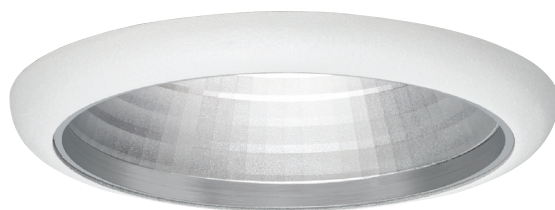

Midi

Options

■ Polycarbonate Options

■ Glass Options

Photometrics