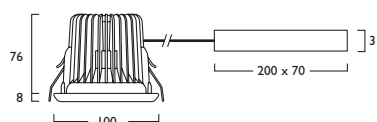

CRI 80			CRI 90		
	5W	12W	17W	5W	12W	17W
3 Warm White LED (3000K)						
Lumen Output	778 lm	1945 lm	2715 lm	659 lm	1648 lm	2299 lm
LOR	0.90	0.90	0.90	0.90	0.90	0.90
CRI	80	80	80	80	80	80
Total Power	6.2W	13.5W	19.0W	6.2W	13.5W	19.0W
Power Factor	0.92	0.86	0.87	0.92	0.86	0.87
Running Current	0.03A	0.07A	0.09A	0.03A	0.07A	0.09A
Inrush Current	17.0A (231us)	8.0A (80us)	8.0A (80us)	17.0A (231us)	8.0A (80us)	8.0A (80us)
Efficacy	112 lm/W	129 lm/W	128 lm/W	95 lm/W	109 lm/W	108 lm/W
Emergency Output (BLF)	373 lm (48%)	427 lm (22%)	407 lm (15%)	316 lm (48%)	362 lm (22%)	344 lm (15%)
4 Neutral White LED (4000K)						
Lumen Output	812 lm	2028 lm	2830 lm	707 lm	1767 lm	2645 lm
LOR	0.90	0.90	0.90	0.90	0.90	0.90
CRI	80	80	80	80	80	80
Total Power	6.2W	13.5W	19.0W	6.2W	13.5W	19.0W
Power Factor	0.92	0.86	0.87	0.92	0.86	0.87
Running Current	0.03A	0.07A	0.09A	0.03A	0.07A	0.09A
Inrush Current	17.0A (231us)	8.0A (80us)	8.0A (80us)	17.0A (231us)	8.0A (80us)	8.0A (80us)
Efficacy	117 lm/W	135 lm/W	134 lm/W	102 lm/W	117 lm/W	116 lm/W
Emergency Output (BLF)	389 lm (48%)	446 lm (22%)	424 lm (15%)	339 lm (48%)	388 lm (22%)	369 lm (15%)

Midi

LED CRI 80

Wattage	LED ID	LED	LED	LED	LED	LED	LED	LED	LED
5W	ID285	—	LED	—	05	—	+	374	
12W	ID285	—	LED	—	12	—	+	374	
17W	ID285	—	LED	—	17	—	+	374	

LED CRI 90

Wattage	LED ID	LED	LED	LED	LED	LED	LED	LED	LED
5W	ID289	—	LED	—	05	—	+	385	
12W	ID289	—	LED	—	12	—	+	385	
17W	ID289	—	LED	—	17	—	+	385	

- Single point Zhaga Book 3 LED (12W, 17W)
- Available in a choice of lumen outputs, delivering up to 2830 lumens
- Efficacies up to 135 lm/W
- Precision die cast and injection moulded construction
- Superior lighting class LED Modules and Converters
- Life expectancy in excess of 51,000 hours (L80 B10)
- Colour stability within 3 MacAdams
- Choice of options for customisation

Gear types F & G must be operated through a DSI