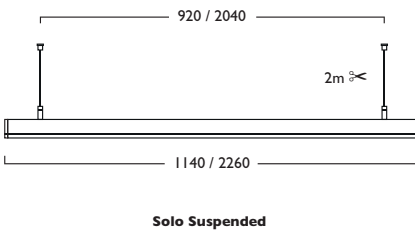

5

Linear Light5 UGR Direct

Link & Solo Suspended & Surface

- Exciting and imaginative surface or suspended horizontal system
- Allows a diverse range of lighting scenarios to be created
- Encompasses design, performance and quality engineering
- Available in a choice of powder coated finishes including corporate colours to order
- Branded components ensure maximum level of performance and reliability
- Suspended Modules are supplied with 4x 2m Wire Suspensions

Viewed from above