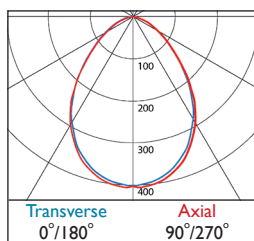

Linear Light5 UGR Direct

3	Warm White LED (3000K)	CRI 80	27W	54W
	Lumen Output		4446 lm	8892 lm
	LOR		0.75	0.75
	CRI		80	80
	Total Power		30.2W	60.4W
	Power Factor		0.95	0.95
	Running Current		0.14A	0.28A
	Inrush Current		15.0A (250us)	30.0A (250us)
	Efficacy		110 lm/W	110 lm/W
	Emergency Output (BLF)		444 lm (10%)	444 lm (5%)

4	Neutral White LED (4000K)	CRI 80	27W	54W
	Lumen Output		4657 lm	9314 lm
	LOR		0.75	0.75
	CRI		80	80
	Total Power		30.2W	60.4W
	Power Factor		0.95	0.95
	Running Current		0.14A	0.28A
	Inrush Current		15.0A (250us)	30.0A (250us)
	Efficacy		115 lm/W	115 lm/W
	Emergency Output (BLF)		465 lm (10%)	465 lm (5%)