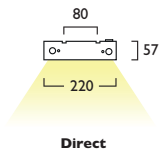

5

Linear Light5 UGR Direct

Link & Solo Suspended & Surface

- Exciting and imaginative surface or suspended horizontal system
- Allows a diverse range of lighting scenarios to be created
- Encompasses design, performance and quality engineering
- Available in a choice of powder coated finishes including corporate colours to order
- Branded components ensure maximum level of performance and reliability
- Suspended Modules are supplied with 4x 2m Wire Suspensions

Viewed from above