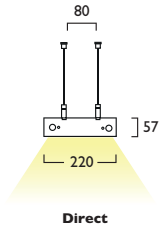

5

Linear Light5 UGR Direct

Link & Solo Suspended & Surface

- Exciting and imaginative surface or suspended horizontal system
- Allows a diverse range of lighting scenarios to be created
- Encompasses design, performance and quality engineering
- Available in a choice of powder coated finishes including corporate colours to order
- Branded components ensure maximum level of performance and reliability
- Suspended Modules are supplied with 4x 2m Wire Suspensions

Viewed from above