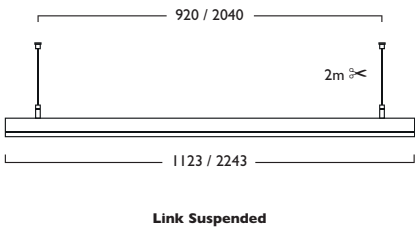

5

Linear Light5 UGR Direct

Link & Solo Suspended & Surface

- Exciting and imaginative surface or suspended horizontal system
- Allows a diverse range of lighting scenarios to be created
- Encompasses design, performance and quality engineering
- Available in a choice of powder coated finishes including corporate colours to order
- Branded components ensure maximum level of performance and reliability
- Suspended Modules are supplied with 4x 2m Wire Suspensions

Viewed from above