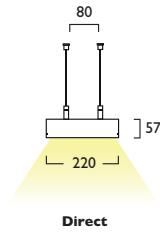

5

Linear Light5 UGR Direct

Link & Solo Suspended & Surface

- Exciting and imaginative surface or suspended horizontal system
- Allows a diverse range of lighting scenarios to be created
- Encompasses design, performance and quality engineering
- Available in a choice of powder coated finishes including corporate colours to order
- Branded components ensure maximum level of performance and reliability
- Suspended Modules are supplied with 4x 2m Wire Suspensions

Viewed from above