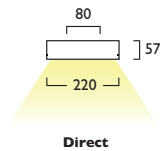

5

Linear Light5 UGR Direct

Link & Solo Suspended & Surface

- Exciting and imaginative surface or suspended horizontal system
- Allows a diverse range of lighting scenarios to be created
- Encompasses design, performance and quality engineering
- Available in a choice of powder coated finishes including corporate colours to order
- Branded components ensure maximum level of performance and reliability
- Suspended Modules are supplied with 4x 2m Wire Suspensions

Viewed from above