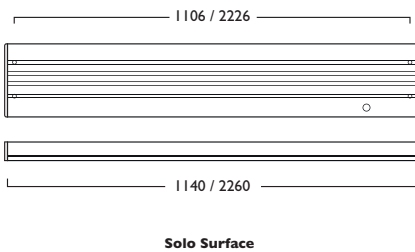

5

Linear Light5 UGR Direct

Link & Solo Suspended & Surface

- Exciting and imaginative surface or suspended horizontal system
- Allows a diverse range of lighting scenarios to be created
- Encompasses design, performance and quality engineering
- Available in a choice of powder coated finishes including corporate colours to order
- Branded components ensure maximum level of performance and reliability
- Suspended Modules are supplied with 4x 2m Wire Suspensions

Viewed from above