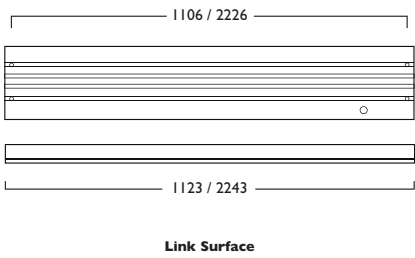

5

Linear Light5 UGR Direct

Link & Solo Suspended & Surface

- Exciting and imaginative surface or suspended horizontal system
- Allows a diverse range of lighting scenarios to be created
- Encompasses design, performance and quality engineering
- Available in a choice of powder coated finishes including corporate colours to order
- Branded components ensure maximum level of performance and reliability
- Suspended Modules are supplied with 4x 2m Wire Suspensions

Viewed from above