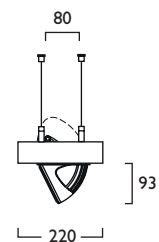

Link Suspended Aleda Solo

Link Suspended Aleda Duet

Solo Suspended Aleda Solo

Solo Suspended Aleda Duet

Linear Light5 Aleda Adjustable

Link & Solo Modules

		☀		☾		□		K		⊕		▲	
		LED CRI 80											
1x 12W	LED	1123mm	1072	LED	12	+	377						
1x 17W	LED	1123mm	1072	LED	17	+	377						
1x 24W	LED	1123mm	1072	LED	24	+	377						
1x 31W	LED	1123mm	1072	LED	31	+	377						
2x 12W	LED	1123mm	1074	LED	12	+	377						
2x 17W	LED	1123mm	1074	LED	17	+	377						
2x 24W	LED	1123mm	1074	LED	24	+	377						
2x 31W	LED	1123mm	1074	LED	31	+	377						