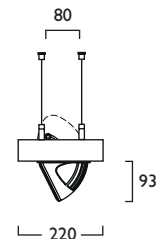

Link Suspended Aleda Solo

Link Suspended Aleda Duet

Solo Suspended Aleda Solo

Solo Suspended Aleda Duet

Linear Light5 Aleda Adjustable

Link & Solo Modules

		☀		☾		□		K		⊕		▲	
		LED CRI 80											
1x 12W	LED	1123mm	1072	LED	12	+	377						
1x 17W	LED	1123mm	1072	LED	17	+	377						
1x 24W	LED	1123mm	1072	LED	24	+	377						
1x 31W	LED	1123mm	1072	LED	31	+	377						
2x 12W	LED	1123mm	1074	LED	12	+	377						
2x 17W	LED	1123mm	1074	LED	17	+	377						
2x 24W	LED	1123mm	1074	LED	24	+	377						
2x 31W	LED	1123mm	1074	LED	31	+	377						