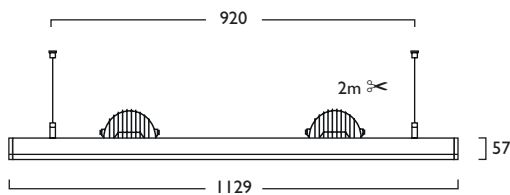

5

Linear Light5 Aleda Adjustable

Link & Solo Suspended

- Exciting and imaginative surface or suspended horizontal system
- Allows a diverse range of lighting scenarios to be created
- Encompasses design, performance and quality engineering
- Available in a choice of powder coated finishes including corporate colours to order
- Branded components ensure maximum level of performance and reliability
- Suspended Modules are supplied with 4x 2m Wire Suspensions

Link Suspended Aleda Solo

Link Suspended Aleda Duet

Solo Suspended Aleda Solo

Solo Suspended Aleda Duet

Linear Light5 Aleda Adjustable

Link & Solo Modules

		☀		☾		□		K		⊕		▲	
		LED CRI 80											
1x 12W	LED	1123mm	1072	LED	12	+	377						
1x 17W	LED	1123mm	1072	LED	17	+	377						
1x 24W	LED	1123mm	1072	LED	24	+	377						
1x 31W	LED	1123mm	1072	LED	31	+	377						
2x 12W	LED	1123mm	1074	LED	12	+	377						
2x 17W	LED	1123mm	1074	LED	17	+	377						
2x 24W	LED	1123mm	1074	LED	24	+	377						
2x 31W	LED	1123mm	1074	LED	31	+	377						