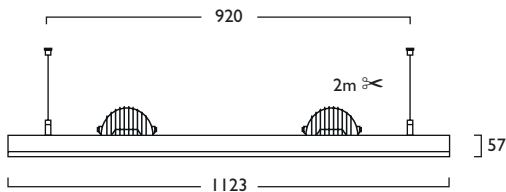

5

Linear Light5 Aleda Adjustable

Link & Solo Suspended

- Exciting and imaginative surface or suspended horizontal system
- Allows a diverse range of lighting scenarios to be created
- Encompasses design, performance and quality engineering
- Available in a choice of powder coated finishes including corporate colours to order
- Branded components ensure maximum level of performance and reliability
- Suspended Modules are supplied with 4x 2m Wire Suspensions

Link Suspended Aleda Solo

Link Suspended Aleda Duet

Solo Suspended Aleda Solo

Solo Suspended Aleda Duet

Linear Light5 Aleda Adjustable

Link & Solo Modules

		☀		☾		□		K		⊕		▲	
		LED CRI 80											
1x 12W	LED	1123mm	1072	LED	12	+	377						
1x 17W	LED	1123mm	1072	LED	17	+	377						
1x 24W	LED	1123mm	1072	LED	24	+	377						
1x 31W	LED	1123mm	1072	LED	31	+	377						
2x 12W	LED	1123mm	1074	LED	12	+	377						
2x 17W	LED	1123mm	1074	LED	17	+	377						
2x 24W	LED	1123mm	1074	LED	24	+	377						
2x 31W	LED	1123mm	1074	LED	31	+	377						