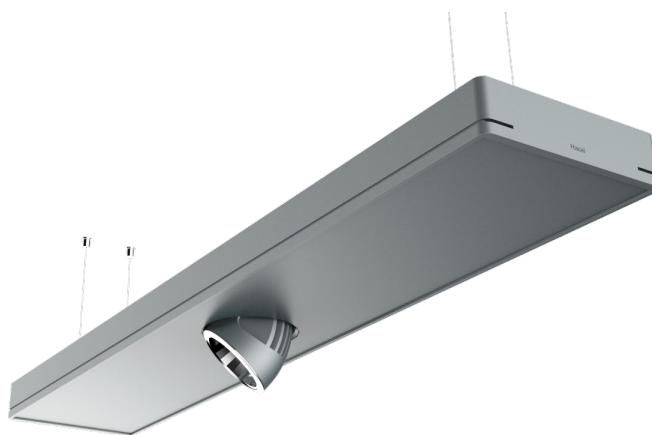

5

Linear Light5 Aleda Adjustable

Link & Solo Suspended

- Exciting and imaginative surface or suspended horizontal system
- Allows a diverse range of lighting scenarios to be created
- Encompasses design, performance and quality engineering
- Available in a choice of powder coated finishes including corporate colours to order
- Branded components ensure maximum level of performance and reliability
- Suspended Modules are supplied with 4x 2m Wire Suspensions

Link Suspended Aleda Solo

Link Suspended Aleda Duet

Solo Suspended Aleda Solo

Solo Suspended Aleda Duet

Linear Light5 Aleda Adjustable

Link & Solo Modules

		☀		☾		□		K		⊕		▲	
		LED CRI 80											
1x 12W	LED	1123mm	1072	LED	12	+	377						
1x 17W	LED	1123mm	1072	LED	17	+	377						
1x 24W	LED	1123mm	1072	LED	24	+	377						
1x 31W	LED	1123mm	1072	LED	31	+	377						
2x 12W	LED	1123mm	1074	LED	12	+	377						
2x 17W	LED	1123mm	1074	LED	17	+	377						
2x 24W	LED	1123mm	1074	LED	24	+	377						
2x 31W	LED	1123mm	1074	LED	31	+	377						

230V
50Hz

IP
20

920 X 80mm

8.5 kg

- Stylish Aleda® LED in Solo or Duet format neatly integrated into LL5 Module
- Available in a choice of lumen outputs, delivering up to 5029 lumens
- Efficacies up to 127 lm/W
- Single point Zhaga Book 3 LED
- Life expectancy in excess of 60,000 hours (L70 B10)
- Luminaires feature smooth and precise pan and tilt adjustment
- Link and Solo Modules available
- 4x 2m Suspension Wires and Chrome Clutches for ease of adjustment