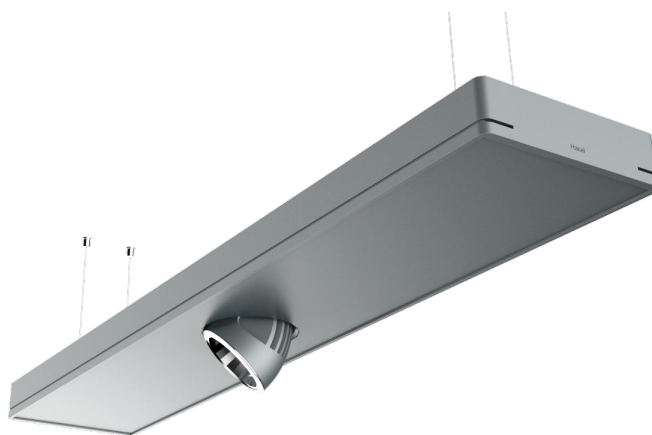

Linear Light5 Aleda Adjustable

	CRI 80				CRI 90			
	12W	17W	24W	31W	12W	17W	24W	31W
3 Warm White LED (3000K)								
Lumen Output	1945 lm	2715 lm	3838 lm	4823 lm	1648 lm	2299 lm	3251 lm	4085 lm
LOR	0.81	0.81	0.81	0.81	0.81	0.81	0.81	0.81
CRI	80	80	80	80	90	90	90	90
Total Power	13.2W	18.8W	25.5W	33.5W	13.2W	18.8W	25.5W	33.5W
Power Factor	0.90	0.93	0.95	0.96	0.90	0.93	0.95	0.96
Running Current	0.06A	0.09A	0.12A	0.15A	0.06A	0.09A	0.12A	0.15A
Inrush Current	8.0A (80us)	8.0A (80us)	10.0A (100us)	10.0A (100us)	8.0A (80us)	8.0A (80us)	10.0A (100us)	10.0A (100us)
Efficacy	117 lm/W	116 lm/W	121 lm/W	116 lm/W	101 lm/W	99 lm/W	103 lm/W	98 lm/W
Emergency Output (BLF)	N/A	N/A	N/A	N/A	N/A	N/A	N/A	N/A
4 Neutral White LED (4000K)								
Lumen Output	2028 lm	2830 lm	4002 lm	5029 lm	1767 lm	2465 lm	3486 lm	4380 lm
LOR	0.81	0.81	0.81	0.81	0.81	0.81	0.81	0.81
CRI	80	80	80	80	90	90	90	90
Total Power	13.2W	18.8W	25.5W	33.5W	13.2W	18.8W	25.5W	33.5W
Power Factor	0.90	0.93	0.95	0.96	0.90	0.93	0.95	0.96
Running Current	0.06A	0.09A	0.12A	0.15A	0.06A	0.09A	0.12A	0.15A
Inrush Current	8.0A (80us)	8.0A (80us)	10.0A (100us)	10.0A (100us)	8.0A (80us)	8.0A (80us)	10.0A (100us)	10.0A (100us)
Efficacy	124 lm/W	121 lm/W	127 lm/W	121 lm/W	108 lm/W	106 lm/W	110 lm/W	105 lm/W
Emergency Output (BLF)	N/A	N/A	480 lm (12%)	N/A	N/A	N/A	N/A	N/A

Table applies to one LED Light Engine

Options

■ Luminescent Halo, Baffle Options