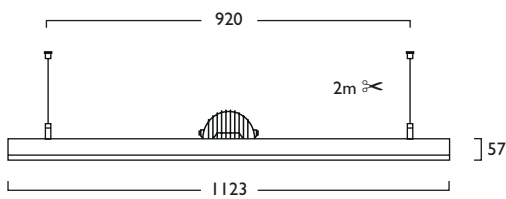

5

Linear Light5 Aleda Adjustable

Link & Solo Suspended

- Exciting and imaginative surface or suspended horizontal system
- Allows a diverse range of lighting scenarios to be created
- Encompasses design, performance and quality engineering
- Available in a choice of powder coated finishes including corporate colours to order
- Branded components ensure maximum level of performance and reliability
- Suspended Modules are supplied with 4x 2m Wire Suspensions

Link Suspended Aleda Solo

Link Suspended Aleda Duet

Solo Suspended Aleda Solo

Solo Suspended Aleda Duet

Linear Light5 Aleda Adjustable

Link & Solo Modules

		☀		☾		□		K		⊕		▲	
		LED CRI 80											
1x 12W	LED	1123mm	1072	LED	12	+	377						
1x 17W	LED	1123mm	1072	LED	17	+	377						
1x 24W	LED	1123mm	1072	LED	24	+	377						
1x 31W	LED	1123mm	1072	LED	31	+	377						
2x 12W	LED	1123mm	1074	LED	12	+	377						
2x 17W	LED	1123mm	1074	LED	17	+	377						
2x 24W	LED	1123mm	1074	LED	24	+	377						
2x 31W	LED	1123mm	1074	LED	31	+	377						

230V
50Hz

IP
20

920 X 80mm

8.5 kg

- Stylish Aleda® LED in Solo or Duet format neatly integrated into LL5 Module
- Available in a choice of lumen outputs, delivering up to 5029 lumens
- Efficacies up to 127 lm/W
- Single point Zhaga Book 3 LED
- Life expectancy in excess of 60,000 hours (L70 B10)
- Luminaires feature smooth and precise pan and tilt adjustment
- Link and Solo Modules available
- 4x 2m Suspension Wires and Chrome Clutches for ease of adjustment