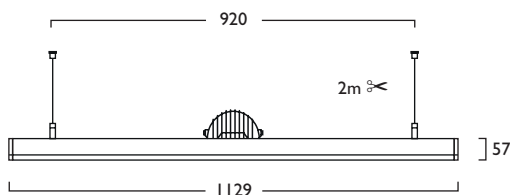

5

Linear Light5 Aleda Adjustable

Link & Solo Suspended

- Exciting and imaginative surface or suspended horizontal system
- Allows a diverse range of lighting scenarios to be created
- Encompasses design, performance and quality engineering
- Available in a choice of powder coated finishes including corporate colours to order
- Branded components ensure maximum level of performance and reliability
- Suspended Modules are supplied with 4x 2m Wire Suspensions

Link Suspended Aleda Solo

Link Suspended Aleda Duet

Solo Suspended Aleda Solo

Solo Suspended Aleda Duet

Linear Light5 Aleda Adjustable

Link & Solo Modules

		☀		☾		□		K		⊕		▲	
		LED CRI 80											
1x 12W	LED	1123mm	1072	LED	12	+	377						
1x 17W	LED	1123mm	1072	LED	17	+	377						
1x 24W	LED	1123mm	1072	LED	24	+	377						
1x 31W	LED	1123mm	1072	LED	31	+	377						
2x 12W	LED	1123mm	1074	LED	12	+	377						
2x 17W	LED	1123mm	1074	LED	17	+	377						
2x 24W	LED	1123mm	1074	LED	24	+	377						
2x 31W	LED	1123mm	1074	LED	31	+	377						

230V
50Hz

IP
20

920 X 80mm

8.5 kg

- Stylish Aleda® LED in Solo or Duet format neatly integrated into LL5 Module
- Available in a choice of lumen outputs, delivering up to 5029 lumens
- Efficacies up to 127 lm/W
- Single point Zhaga Book 3 LED
- Life expectancy in excess of 60,000 hours (L70 B10)
- Luminaires feature smooth and precise pan and tilt adjustment
- Link and Solo Modules available
- 4x 2m Suspension Wires and Chrome Clutches for ease of adjustment