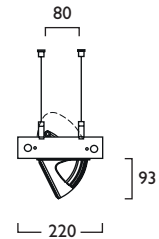

Link Suspended Aleda Solo

Link Suspended Aleda Duet

Solo Suspended Aleda Solo

Solo Suspended Aleda Duet

Linear Light5 Aleda Adjustable

Link & Solo Modules

		☀		☾		□		K		⊕		▲	
		LED CRI 80											
1x 12W	LED	1123mm	1072	LED	12	+	377						
1x 17W	LED	1123mm	1072	LED	17	+	377						
1x 24W	LED	1123mm	1072	LED	24	+	377						
1x 31W	LED	1123mm	1072	LED	31	+	377						
2x 12W	LED	1123mm	1074	LED	12	+	377						
2x 17W	LED	1123mm	1074	LED	17	+	377						
2x 24W	LED	1123mm	1074	LED	24	+	377						
2x 31W	LED	1123mm	1074	LED	31	+	377						