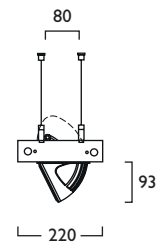

Link Suspended Aleda Solo

Link Suspended Aleda Duet

Solo Suspended Aleda Solo

Solo Suspended Aleda Duet

Linear Light5 Aleda Adjustable

Link & Solo Modules

		☀		☾		□		K		⊕		▲	
		LED CRI 80											
1x 12W	LED	1123mm	1072	LED	12	+	377						
1x 17W	LED	1123mm	1072	LED	17	+	377						
1x 24W	LED	1123mm	1072	LED	24	+	377						
1x 31W	LED	1123mm	1072	LED	31	+	377						
2x 12W	LED	1123mm	1074	LED	12	+	377						
2x 17W	LED	1123mm	1074	LED	17	+	377						
2x 24W	LED	1123mm	1074	LED	24	+	377						
2x 31W	LED	1123mm	1074	LED	31	+	377						