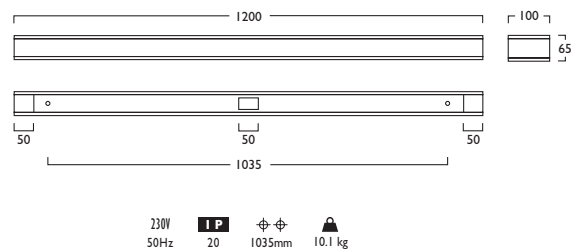

3 Warm White LED (3000K)	CRI 80	17W	31W
Lumen Output		2560 lm	5120 lm
LOR		0.73	0.73
CRI		80	80
Total Power		18.6W	35.5W
Power Factor		0.90	0.95
Running Current		0.09A	0.16A
Inrush Current		8.0A (100us)	23.3A (168us)
Efficacy		100 lm/W	105 lm/W
Emergency Output (BLF)		409 (16%)	409 (8%)

4 Neutral White LED (4000K)	CRI 80	17W	31W
Lumen Output		2672 lm	5346 lm
LOR		0.73	0.73
CRI		80	80
Total Power		18.6W	35.5W
Power Factor		0.90	0.95
Running Current		0.09A	0.16A
Inrush Current		8.0A (100us)	23.3A (168us)
Efficacy		104 lm/W	109 lm/W
Emergency Output (BLF)		427 (16%)	427 (8%)

Linaj Link

Left

LED	17W	31W	LED	17W	31W	+	+	433	433
LED	1200mm	1200mm	WL947	WL947					

Centre

LED	17W	31W	LED	17W	31W	+	+	433	433
LED	1200mm	1200mm	WL945	WL945					

Right

LED	17W	31W	LED	17W	31W	+	+	433	433
LED	1200mm	1200mm	WL946	WL946					

- Sleek stunning minimalistic design
- Available in a choice of lumen outputs, delivering up to 5346 lumens
- Efficacies up to 109 lm/W
- High quality 10mm Etched glass to upper and lower fascia
- 55,000 hour life expectancy (L80 B10)
- Horizontal and vertical mounting, Linaj Solo format available
- Striking optional Luminescent Trims offer colour customisation