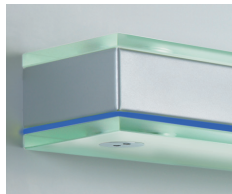

- Sleek stunning minimalistic design
- Available in a choice of lumen outputs, delivering up to 5346 lumens
- Efficacies up to 109 lm/W
- High quality 10mm Etched glass to upper and lower fascia
- 55,000 hour life expectancy (L80 B10)
- Horizontal and vertical mounting, Linaj Solo format available
- Striking optional Luminescent Trims offer colour customisation

- 3 Warm (3000K) 4 Neutral (4000K)
- 1 White (RAL 9010) 2 Urban Graphite (RAL 7046) 3 Black (RAL 9005)
- Luminescent Trim *Shown*

Tel: (0191) 280 9911 Email: technical@hacel.co.uk Web: www.hacel.co.uk

Linaj Link

Options

■ Luminescent Trim

275 Neptune Blue

276 Mars Red

278 Acid Green

Photometrics

433 ULOR: 0.36 DLOR: 0.37