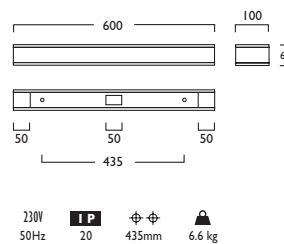

3 Warm White LED (3000K)	CRI 80	
	9W	15W
Lumen Output	1340 lm	2268 lm
LOR	0.73	0.73
CRI	80	80
Total Power	11.3W	16.9W
Power Factor	0.90	0.95
Running Current	0.05A	0.08A
Inrush Current	4.0A (40us)	23.3A (168us)
Efficacy	86 lm/W	97 lm/W
Emergency Output (BLF)	348 (26%)	521 (23%)

Linaj 977

LED

9W	LED	600mm	WL977	LED	09	+	432
15W	LED	600mm	WL977	LED	15	+	432

- Sleek stunning minimalistic design
- Available in a choice of lumen outputs, delivering up to 2341 lumens
- Efficacies up to 101 lm/W
- High quality 10mm Etched glass to upper and lower fascia
- 60,000 hour life expectancy (L70 B10)
- Horizontal and vertical mounting, Linaj Link format available
- Striking optional Luminescent Trims offer colour customisation

Linaj 977

Options

■ Luminescent Trim

279 Neptune Blue

280 Mars Red

282 Acid Green

Photometrics

Transverse 0°/180° Axial 90°/270°