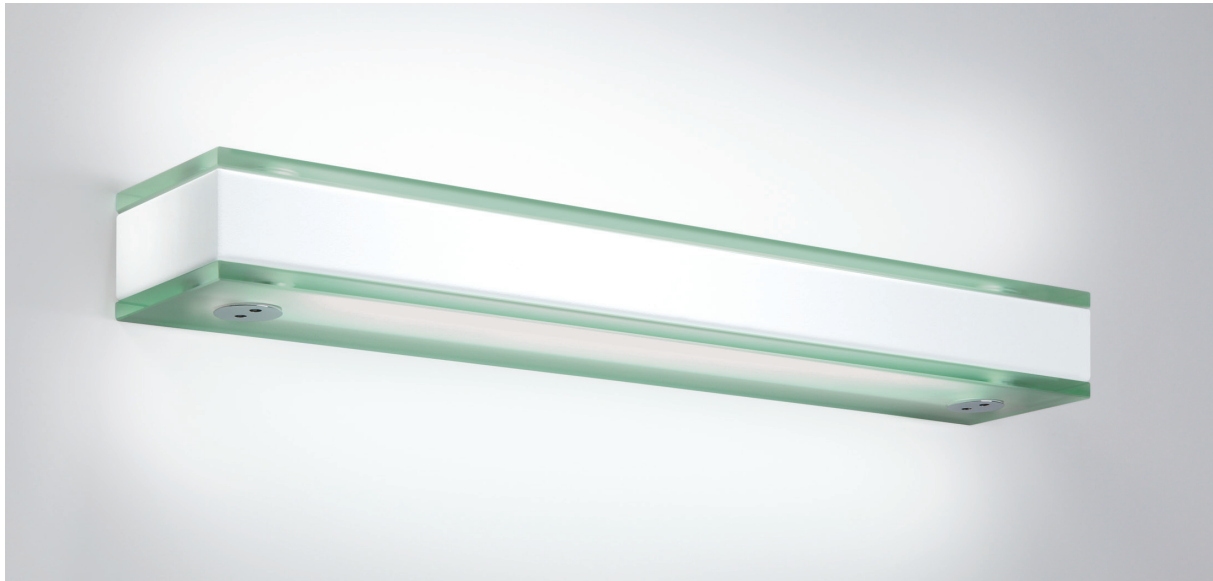

Linaj 977

Options

■ Luminescent Trim

Photometrics

Transverse 0°/180° Axial 90°/270°

432 ULOR: 0.37 DLOR: 0.36