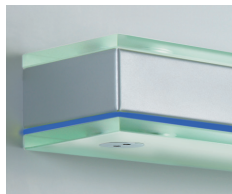

Linaj 977

LED

9W	LED	600mm	WL977	LED	09	+	432
15W	LED	600mm	WL977	LED	15	+	432

- Sleek stunning minimalistic design
- Available in a choice of lumen outputs, delivering up to 2341 lumens
- Efficacies up to 101 lm/W
- High quality 10mm Etched glass to upper and lower fascia
- 60,000 hour life expectancy (L70 B10)
- Horizontal and vertical mounting, Linaj Link format available
- Striking optional Luminescent Trims offer colour customisation

3 Warm (3000K) 4 Neutral (4000K)

1 White (RAL 9010) 2 Urban Graphite (RAL 7046) 3 Black (RAL 9005)

■ Luminescent Trim *Shown*

Tel: (0191) 280 9911 Email: technical@hacel.co.uk Web: www.hacel.co.uk

Hacel[®]
Fluent in Lighting

Linaj 977

Options

■ Luminescent Trim

279 Neptune Blue

280 Mars Red

282 Acid Green

Photometrics

Transverse 0°/180° Axial 90°/270°